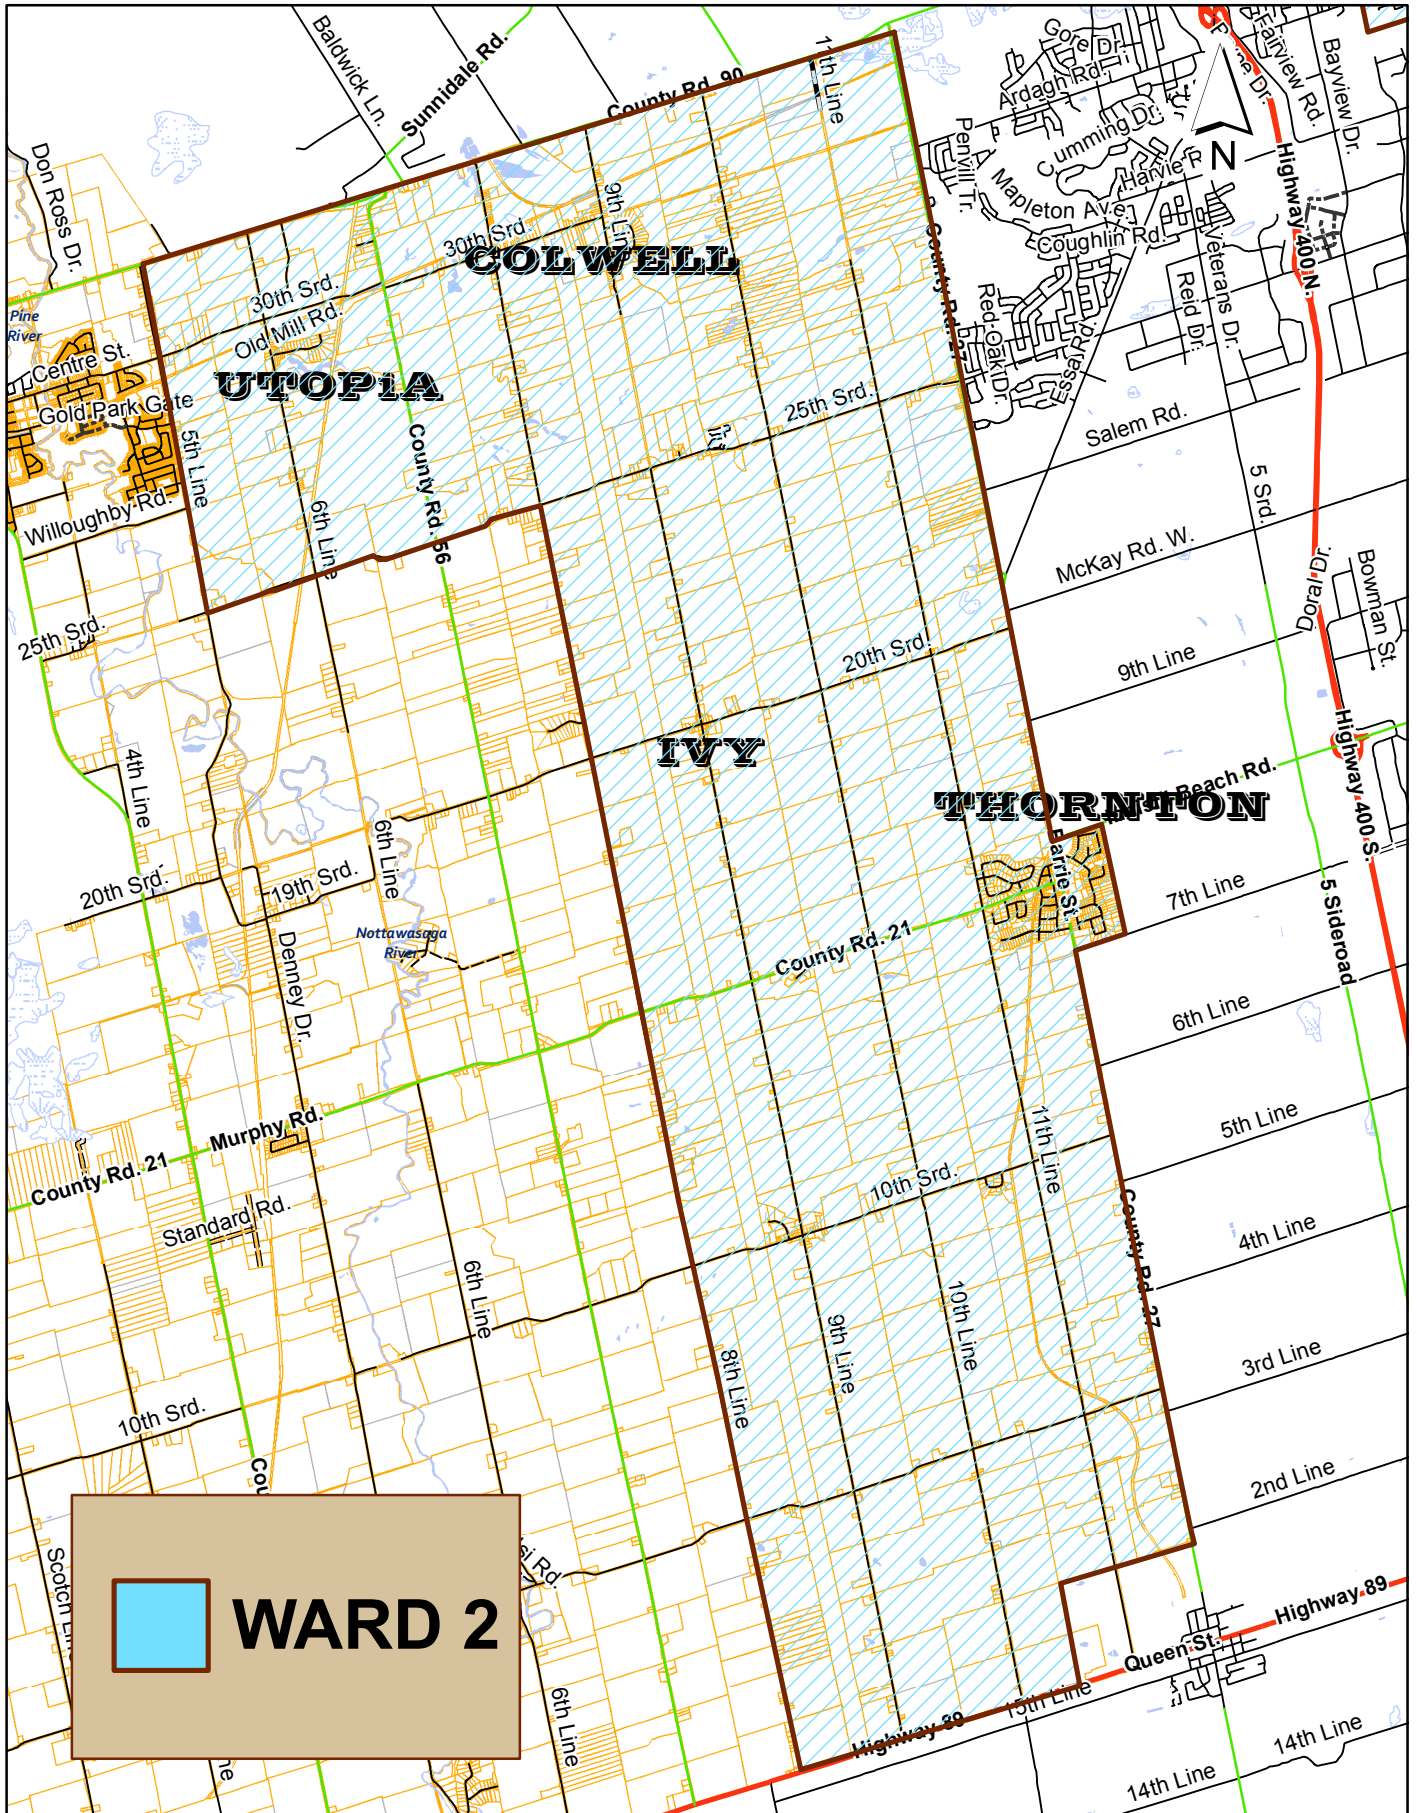

TOWNSHIP OF ESSA WARD 2

 **WARD 2**

0 1,300 2,600 5,200 Meters