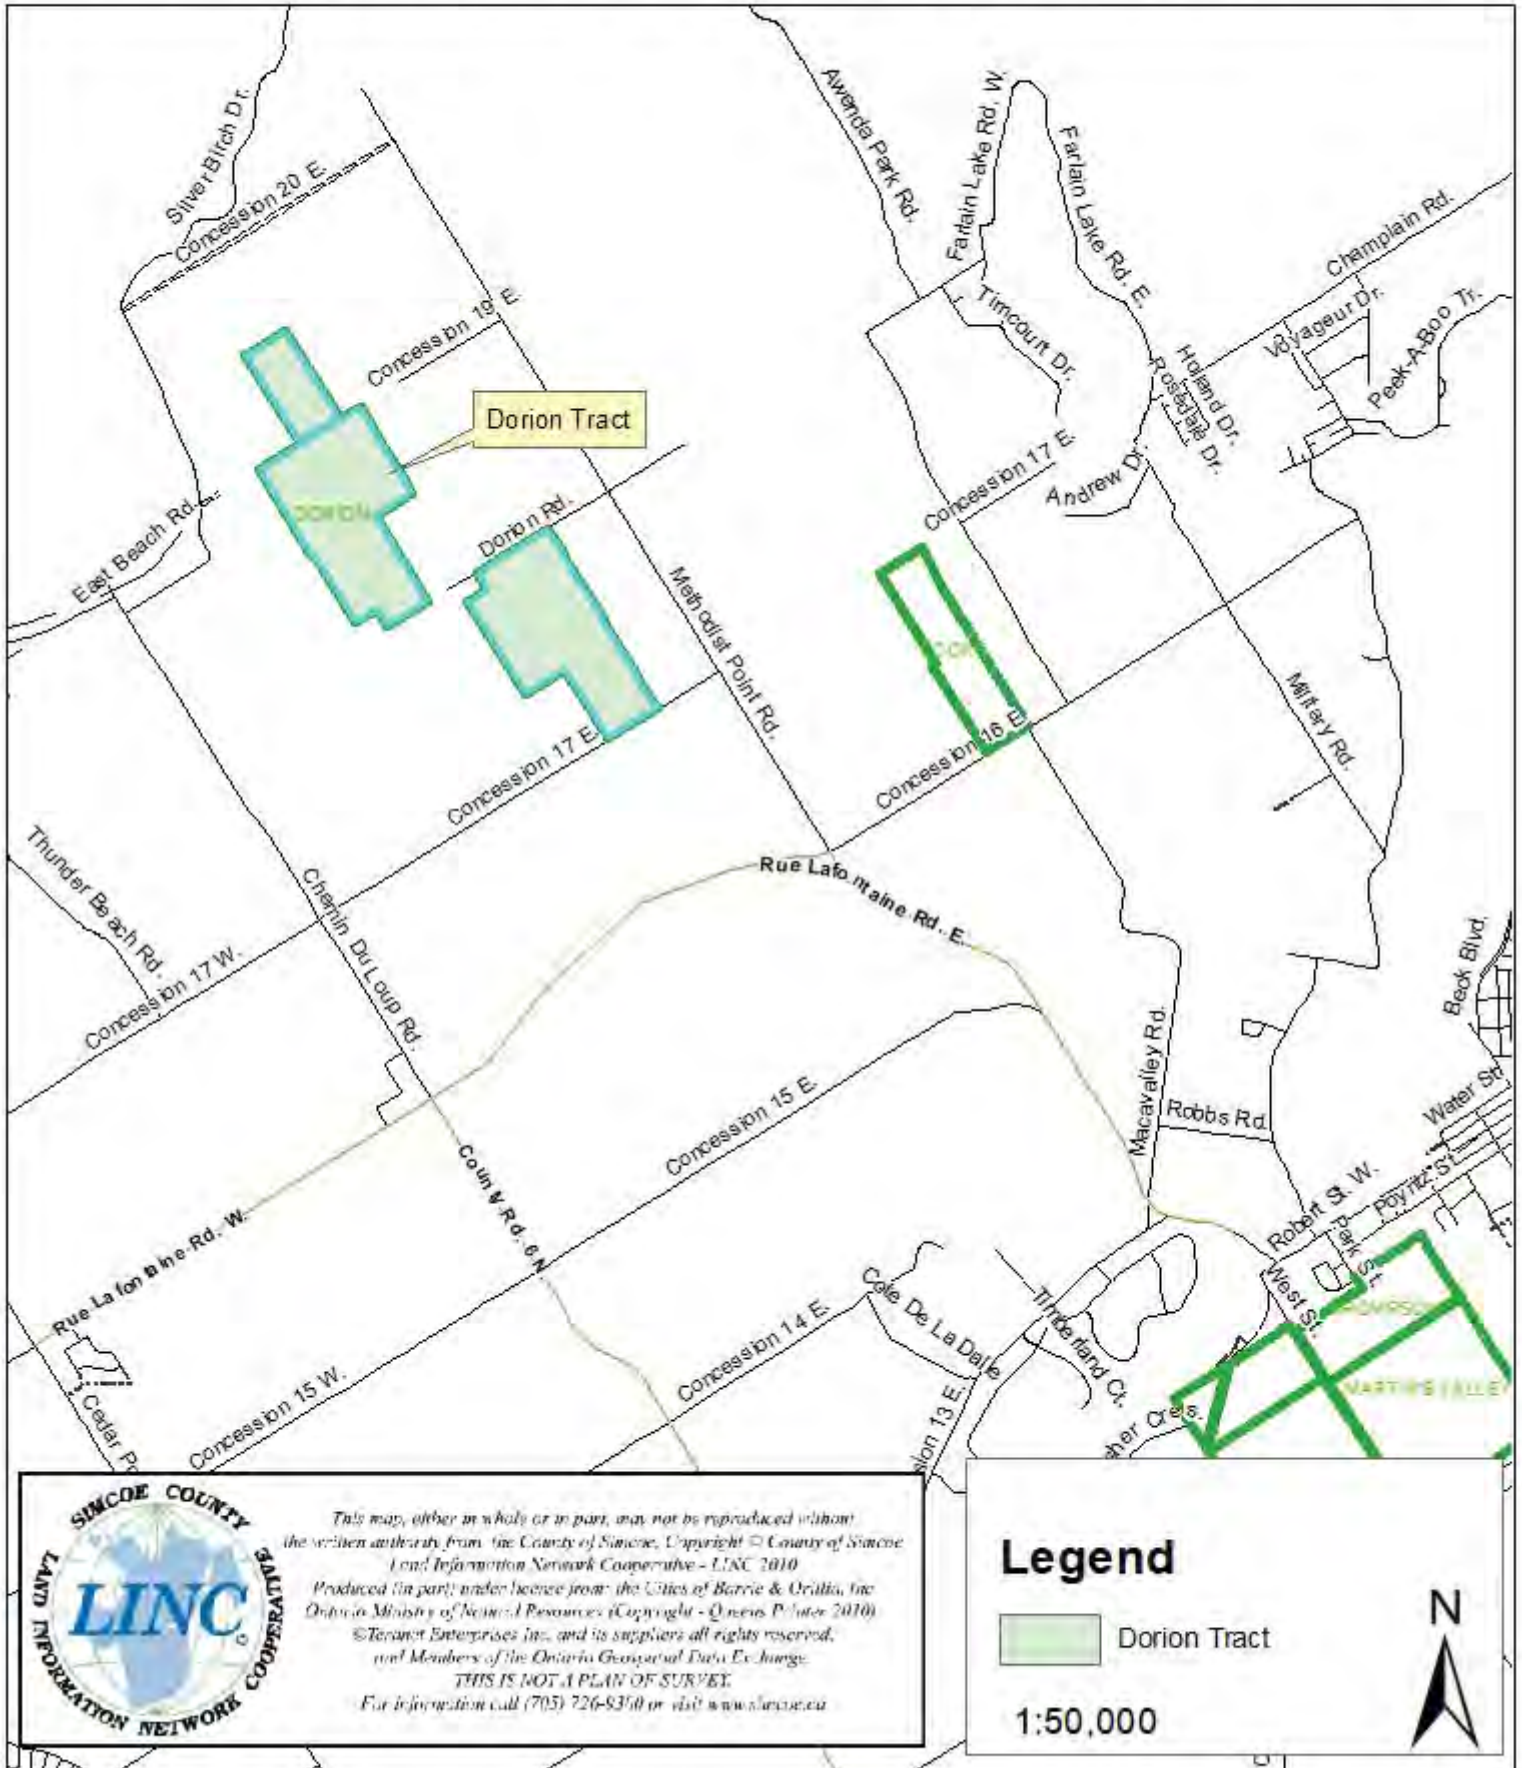

SCF 18-07-026 - Dorion Tract - 230 Dorion Road

This map, either in whole or in part, may not be reproduced without the written authority from the County of Simcoe, Copyright © County of Simcoe Land Information Network Cooperative - LINC 2010
Produced (in part) under license from: the Cities of Barrie & Orillia, the Ontario Ministry of Natural Resources (Copyright - Queen's Printer 2010), Teracart Enterprises Inc. and its suppliers all rights reserved, and Members of the Ontario Geospatial Data Exchange.
THIS IS NOT A PLAN OF SURVEY.
For information call (705) 726-8350 or visit www.linc.ca

Legend

Dorion Tract

1:50,000