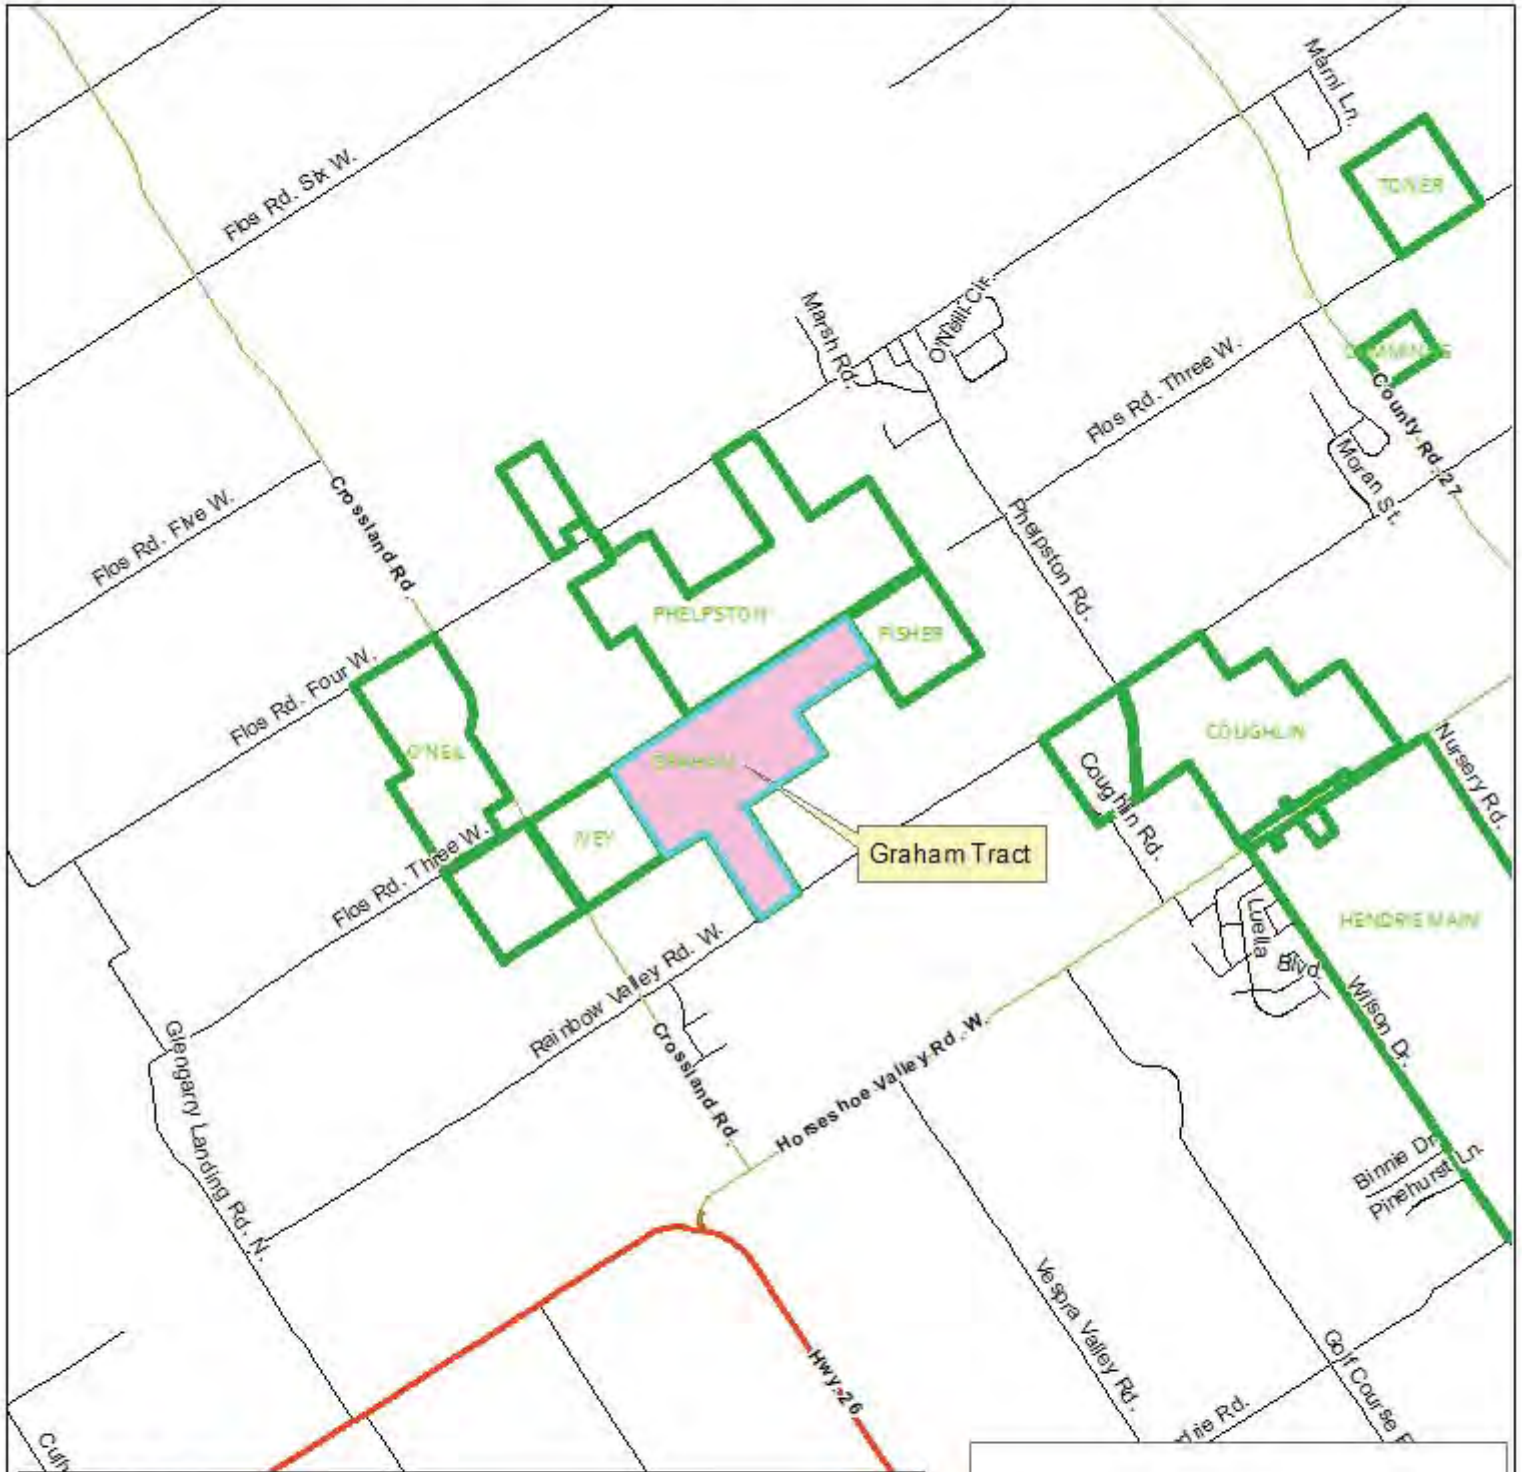

Legend

 Dorion Tract

1:50,000

SCF 18-07-027 Graham Tract - 2042 Rainbow Valley Road

This map, either in whole or in part, may not be reproduced without the written authority from the County of Simcoe. Copyright © County of Simcoe Land Information Network Cooperative - LINC 2010
Produced (in part) under license from: the Cities of Barrie & Orillia, the Ontario Ministry of Natural Resources (Copyright - Queens Printer 2010), ©Teranet Enterprises Inc. and its suppliers all rights reserved, and Members of the Ontario Geospatial Data Exchange.
THIS IS NOT A PLAN OF SURVEY.
 For information call (705) 726-9350 or visit www.linc.ca