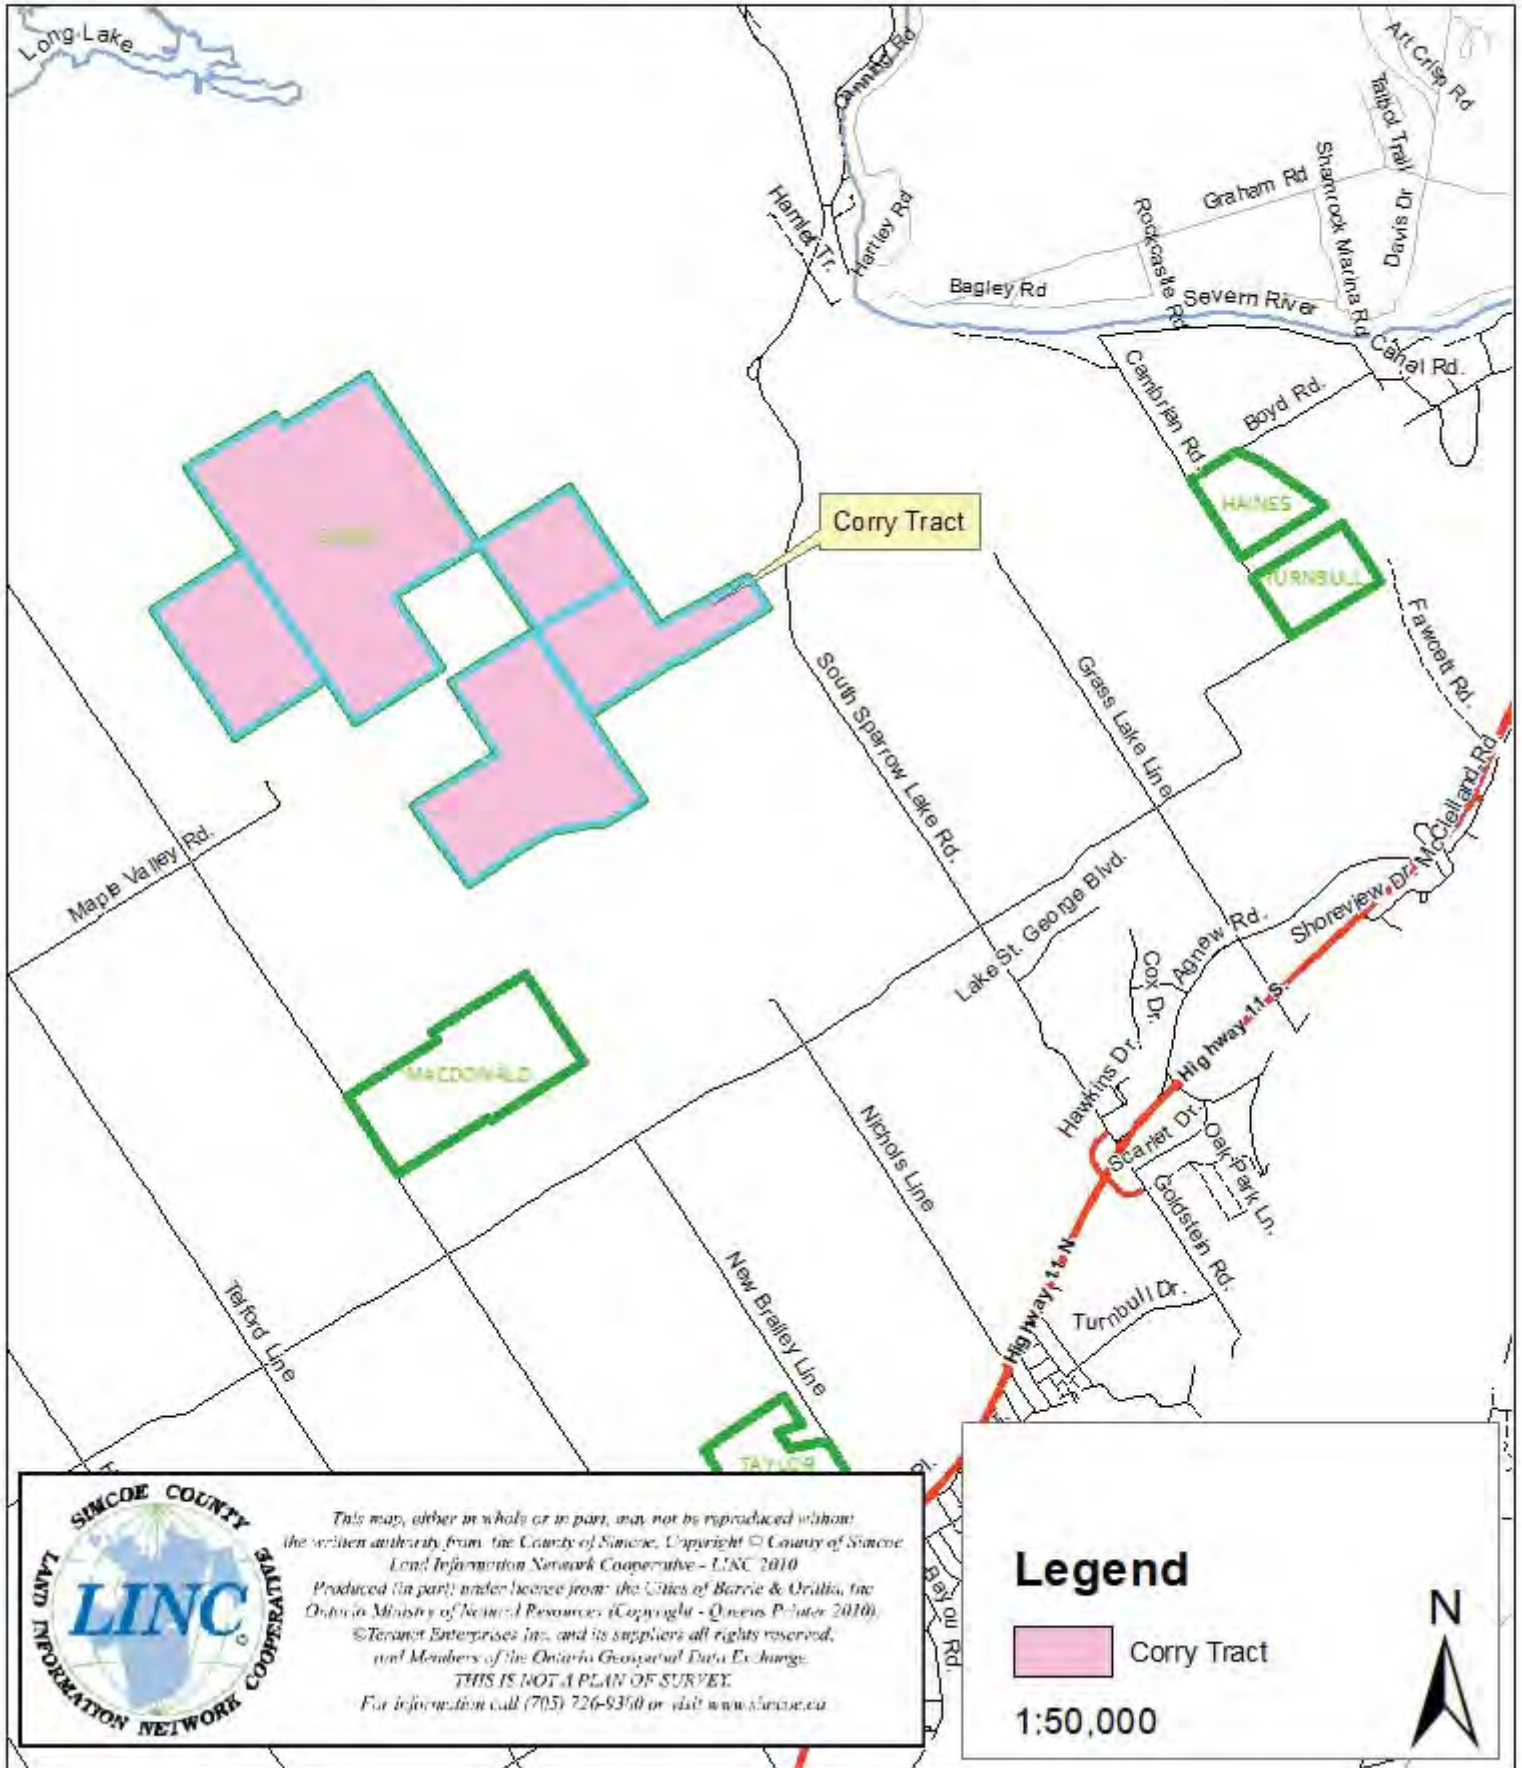

SCF 18-07-024 - Corry Tract South Sparrow Lake Road

This map, either in whole or in part, may not be reproduced without the written authority from the County of Simcoe. Copyright © County of Simcoe Land Information Network Cooperative - LINC 2010
Produced (in part) under license from: the Cities of Barrie & Orillia, the Ontario Ministry of Natural Resources (Copyright - Queen's Printer 2010), Teranet Enterprises Inc. and its suppliers all rights reserved, and Members of the Ontario Geospatial Data Exchange.
THIS IS NOT A PLAN OF SURVEY.
For information call (705) 726-9350 or visit www.linc.ca