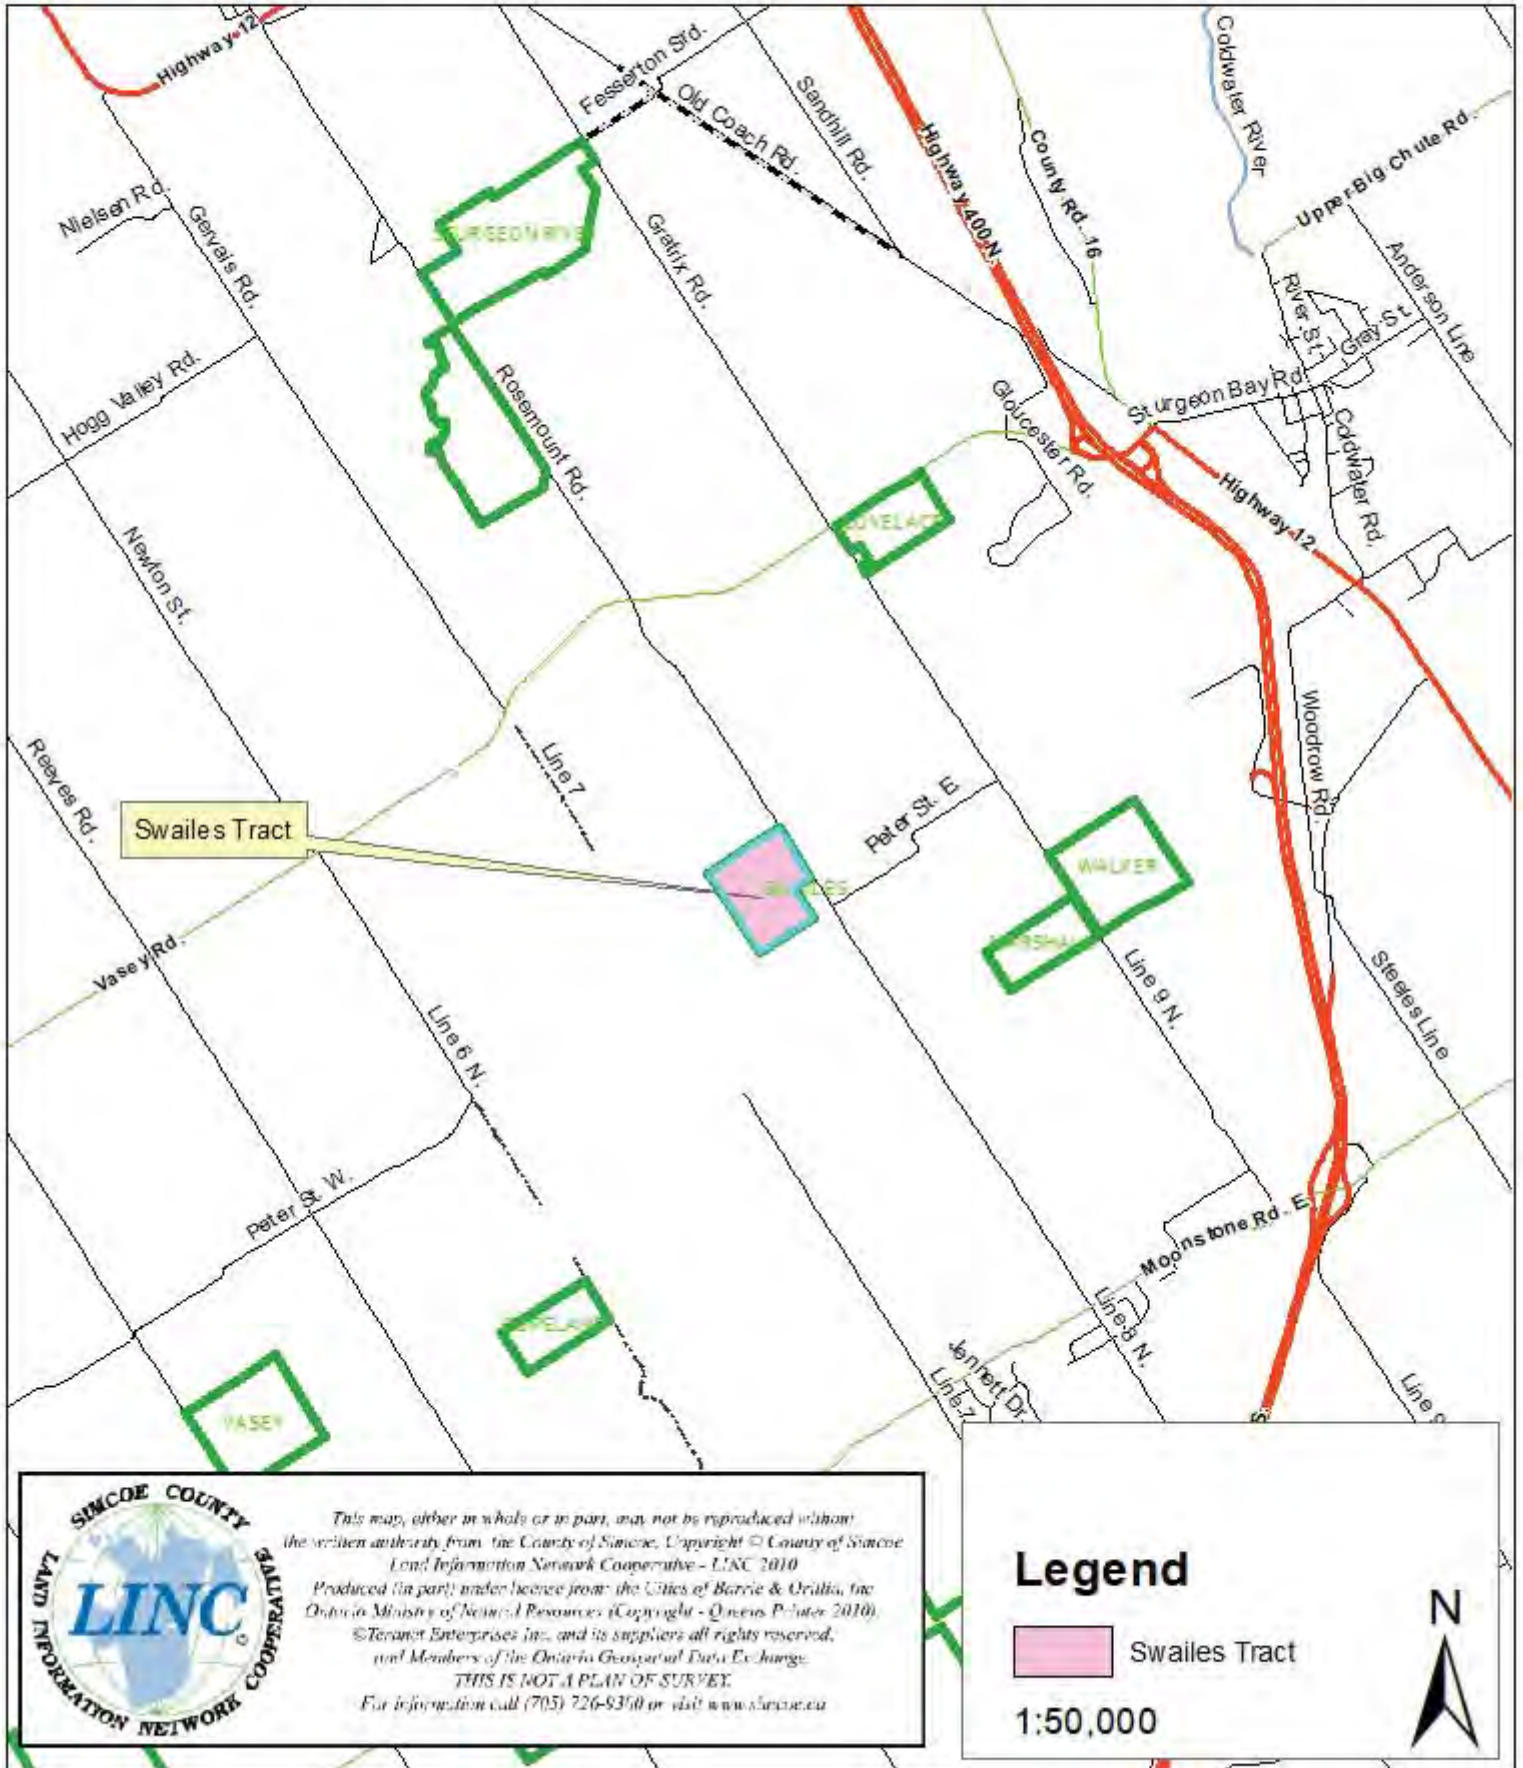

SCF 18-07-023 Swailes Tract - 6270 LINE 8 N

Swailes Tract