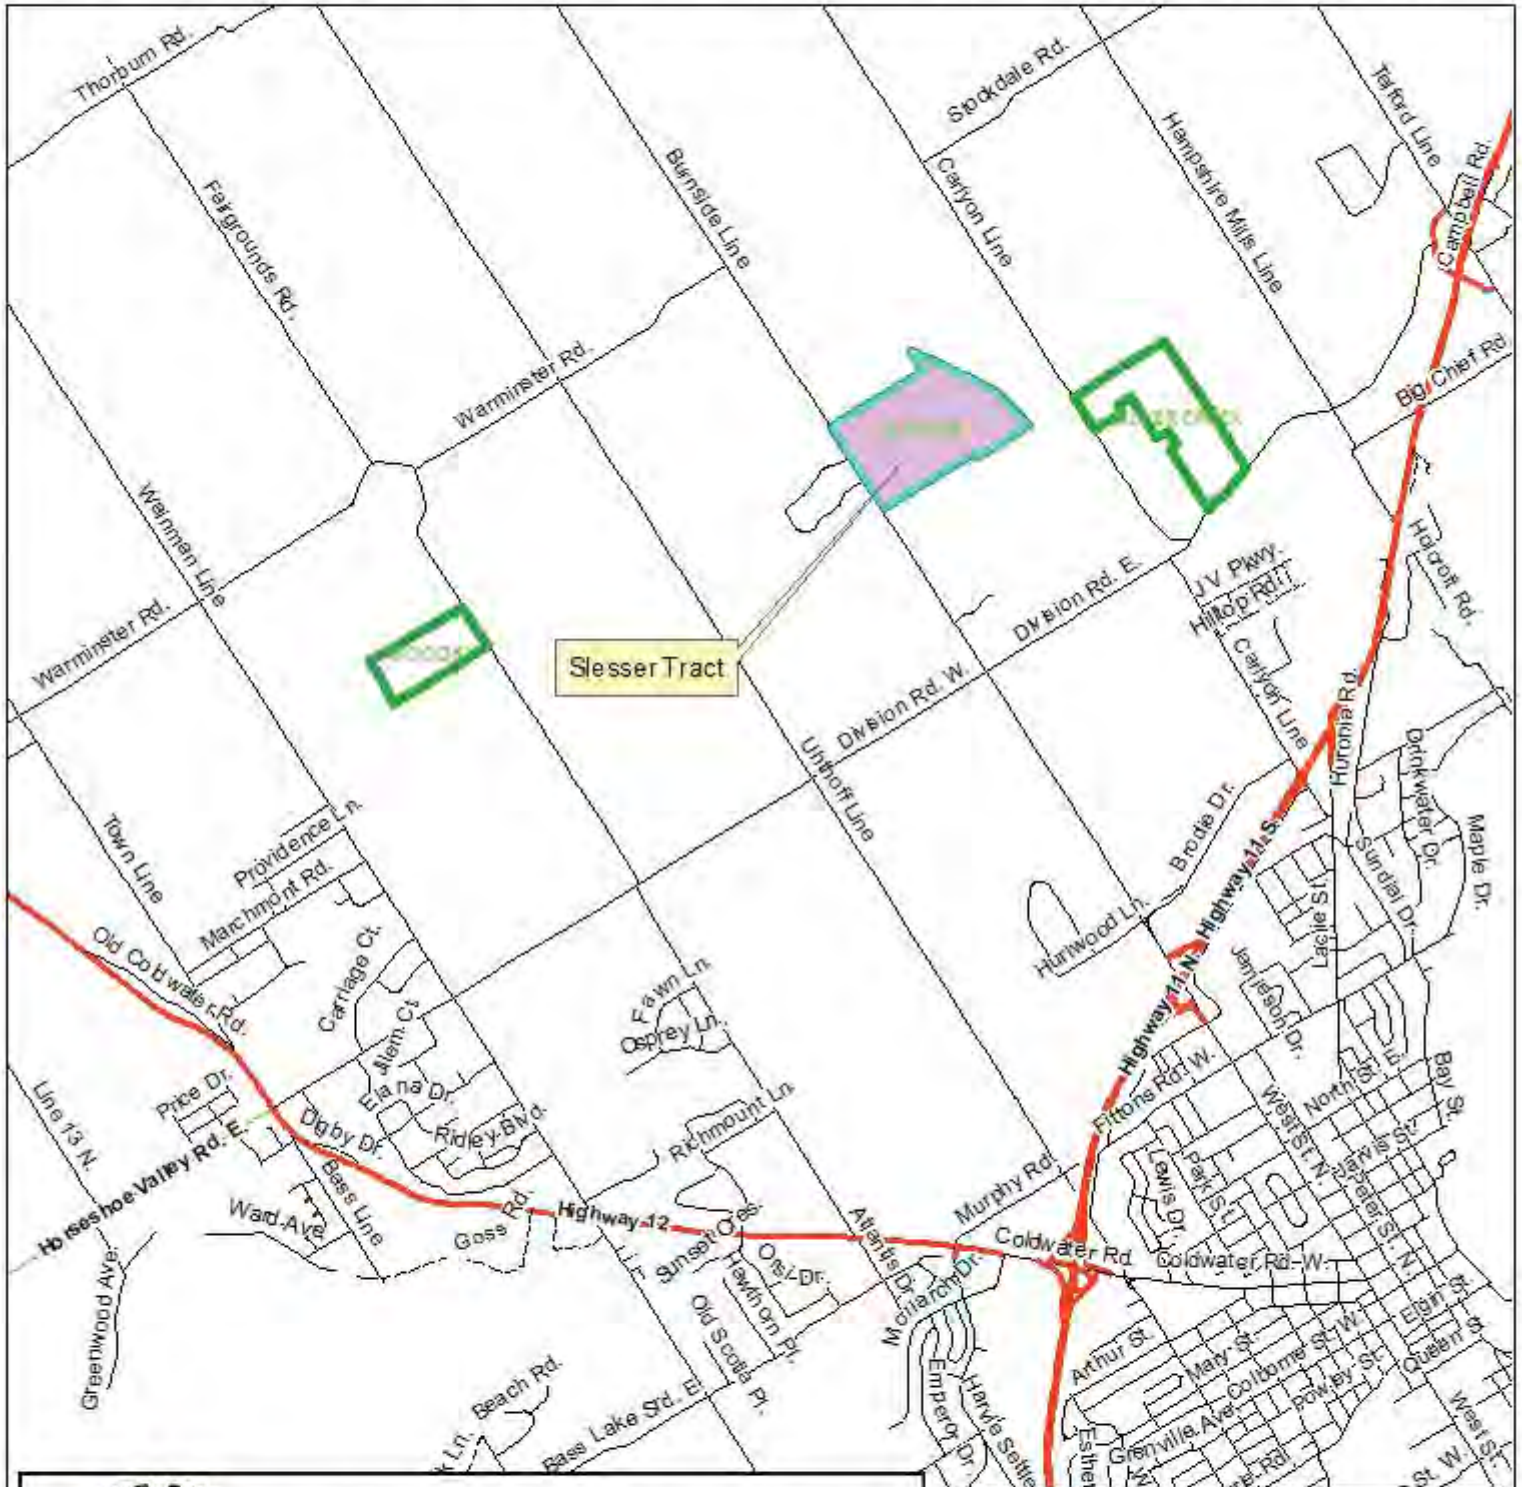

SCF 18-07-018 - Slessor Tract- 3721 Burnside Line

This map, either in whole or in part, may not be reproduced without the written authority from the County of Simcoe, Copyright © County of Simcoe Land Information Network Cooperative - LINC 2010
Produced (in part) under license from: the Cities of Barrie & Orillia, the Ontario Ministry of Natural Resources (Copyright - Queen's Printer 2010), Slessor Enterprises Inc. and its suppliers all rights reserved, and Members of the Ontario Geospatial Data Exchange.
THIS IS NOT A PLAN OF SURVEY.
For information call (705) 226-6300 or visit www.lincsimcoe.ca

Legend

Slessor Tract

1:50,000