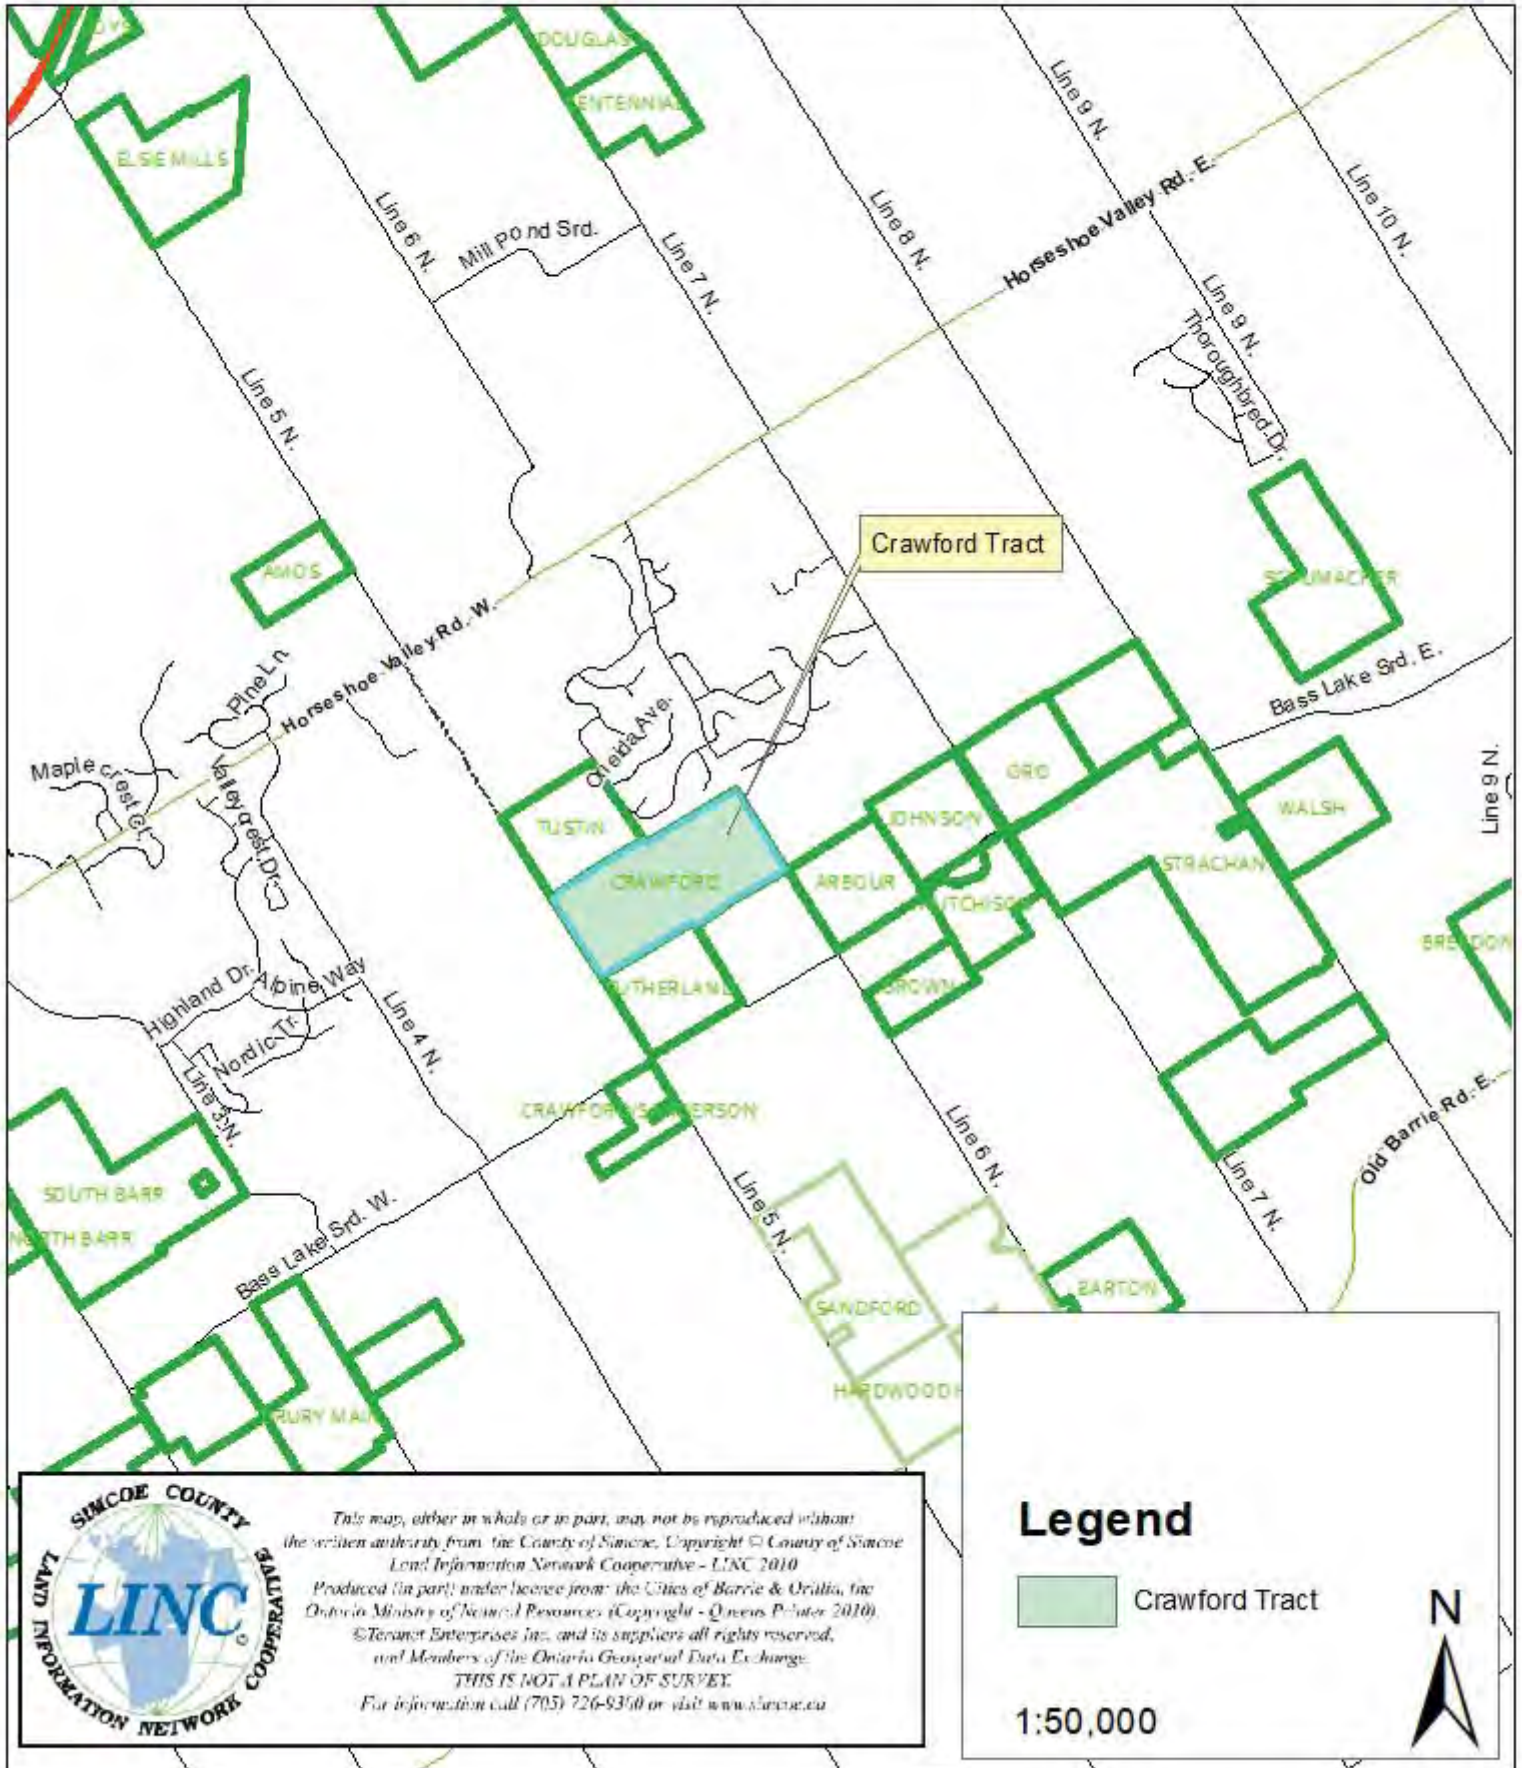

Legend

 Rathburn Tract

1:50,000

SCF 18-07-021 Crawford Tract - Line 6 N (North of Basslake S.R. along road allowance)

SIMCOE COUNTY LAND INFORMATION NETWORK COOPERATIVE

LINC

This map, either in whole or in part, may not be reproduced without the written authority from the County of Simcoe. Copyright © County of Simcoe Land Information Network Cooperative - LINC 2010