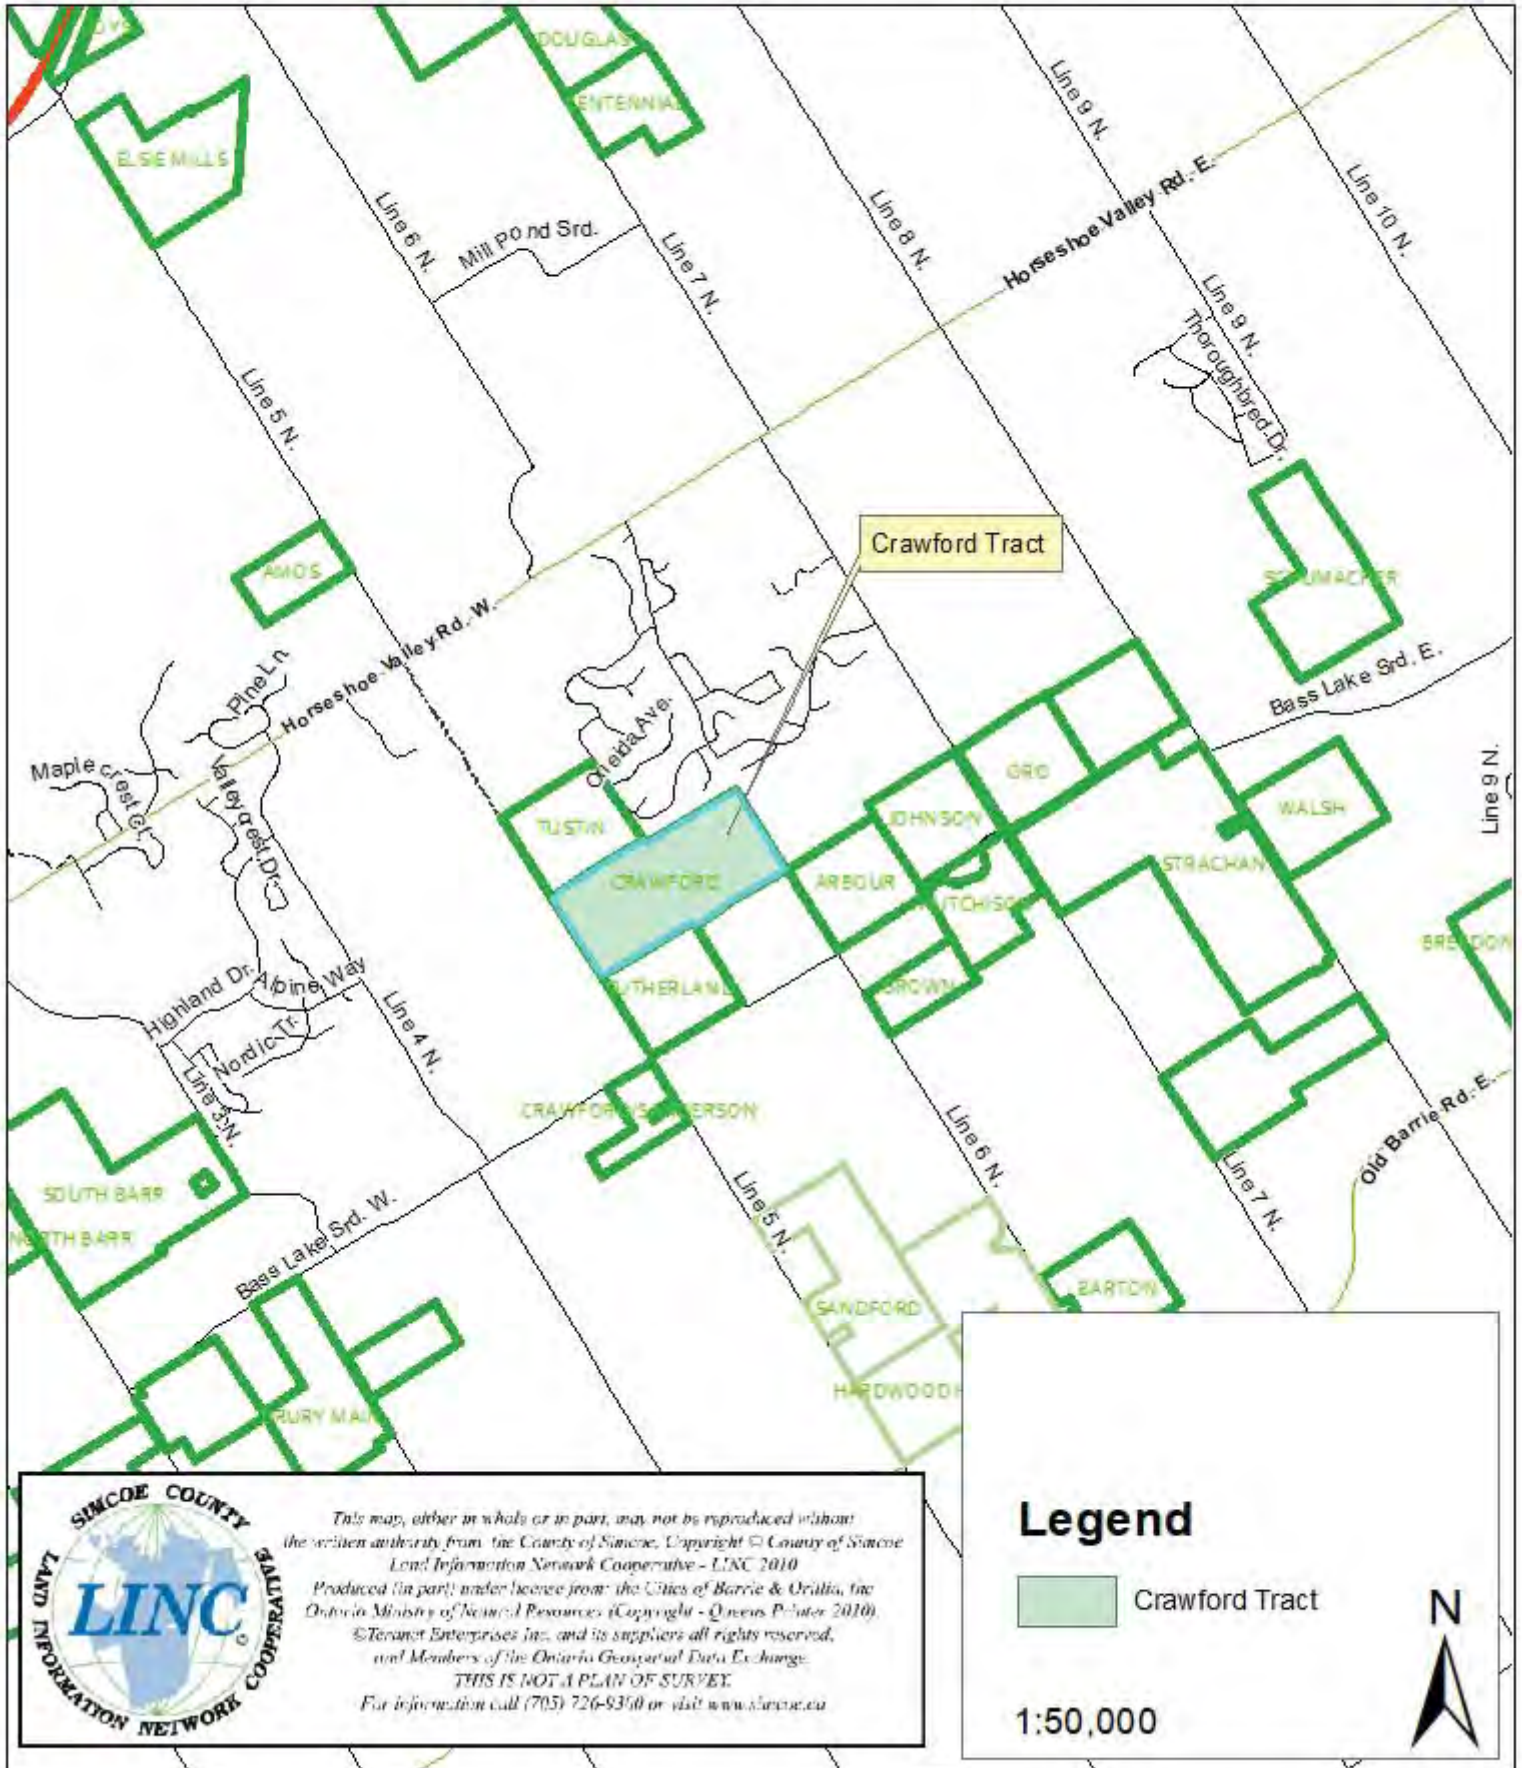

Legend

 Rathburn Tract

1:50,000

 N

SCF 18-07-021 Crawford Tract - Line 6 N (North of Basslake S.R. along road allowance)

SIMCOE COUNTY LAND INFORMATION NETWORK COOPERATIVE

LINC

This map, either in whole or in part, may not be reproduced without the written authority from the County of Simcoe. Copyright © County of Simcoe Land Information Network Cooperative - LINC 2010