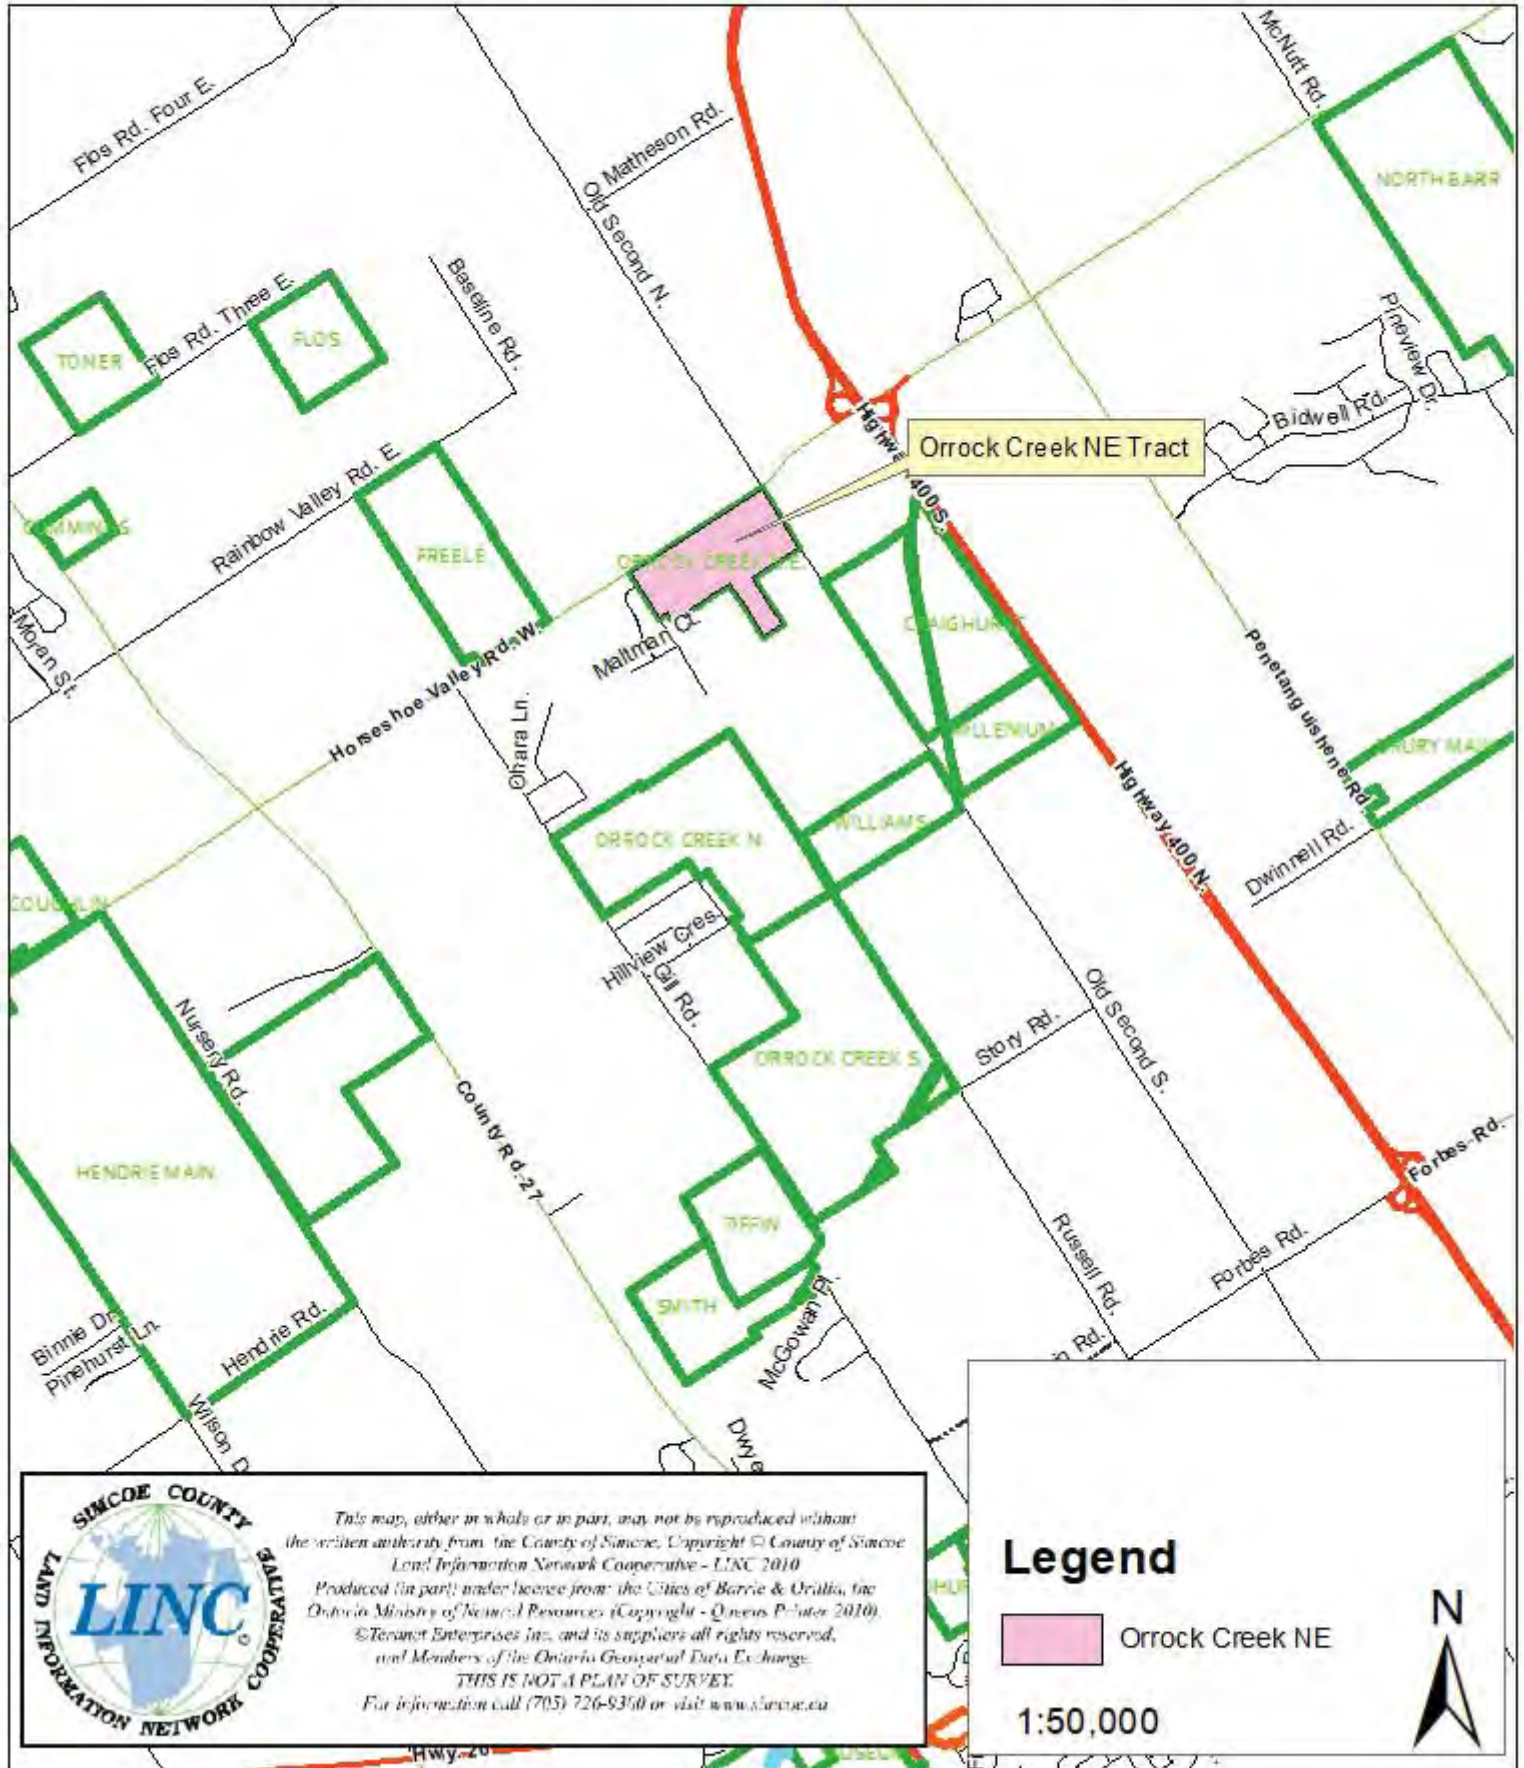

SCF 18-07-028 - Orrock Creek NE - 2703 HORSESHOE VL RD W

This map, either in whole or in part, may not be reproduced without the written authority from the County of Simcoe. Copyright © County of Simcoe Land Information Network Cooperative - LINC 2010
Produced (in part) under license from: the Cities of Barrie & Orillia, the Ontario Ministry of Natural Resources (Copyright - Queens Printer 2010), Teranet Enterprises Inc. and its suppliers all rights reserved, and Members of the Ontario Geospatial Data Exchange.
THIS IS NOT A PLAN OF SURVEY.
For information call (705) 726-9360 or visit www.linc.ca

Legend

Orrock Creek NE

1:50,000