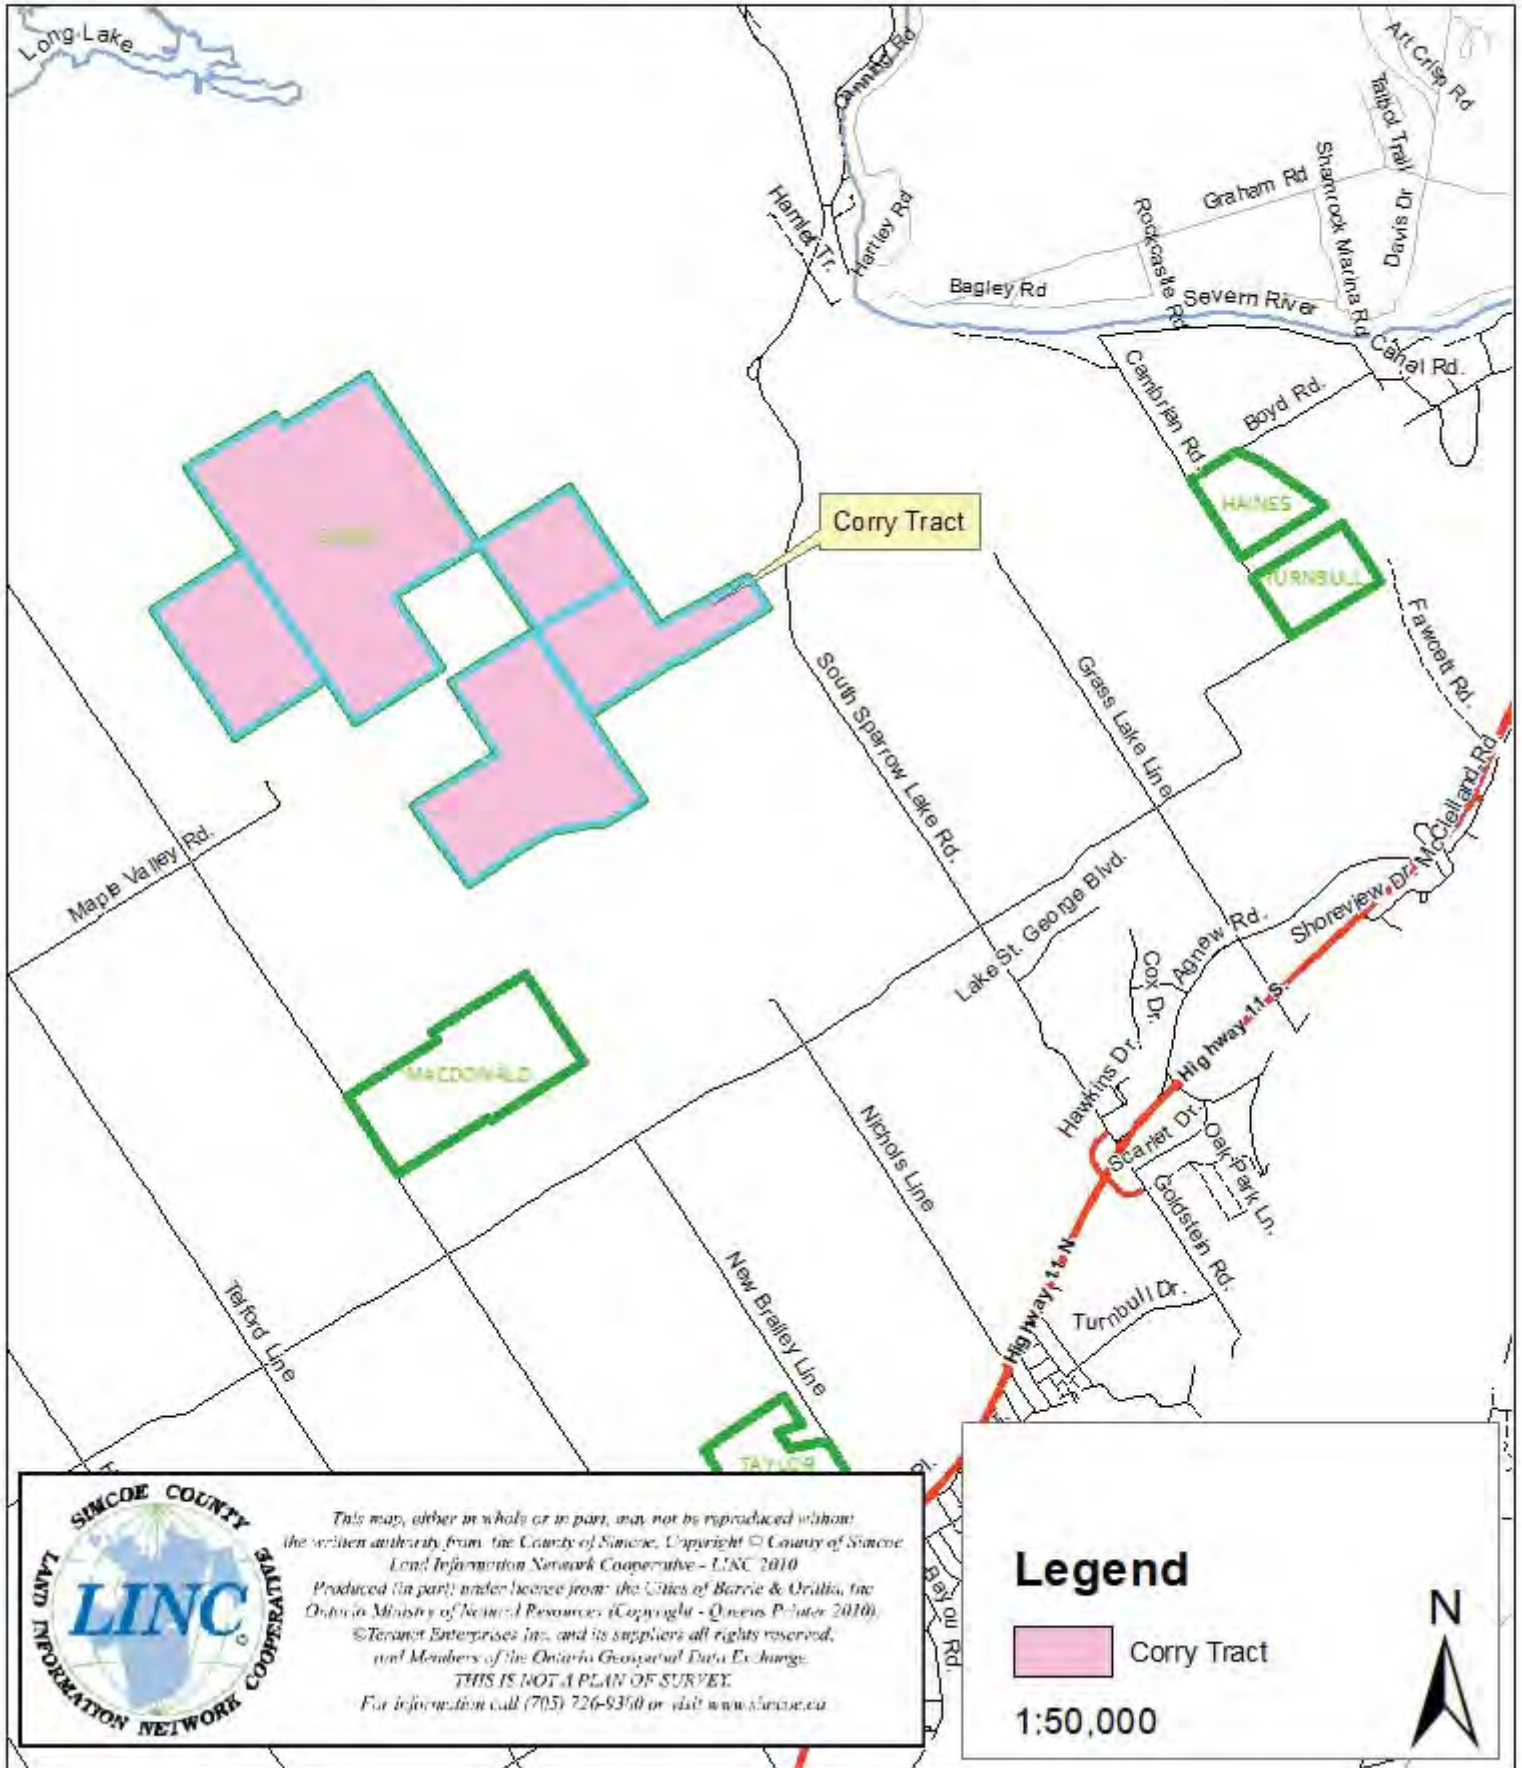

SCF 18-07-024 - Corry Tract South Sparrow Lake Road

This map, either in whole or in part, may not be reproduced without the written authority from the County of Simcoe. Copyright © County of Simcoe Land Information Network Cooperative - LINC 2010
Produced (in part) under license from: the Cities of Barrie & Orillia, the Ontario Ministry of Natural Resources (Copyright - Queen's Printer 2010), ©Teranet Enterprises Inc. and its suppliers all rights reserved, and Members of the Ontario Geospatial Data Exchange.
THIS IS NOT A PLAN OF SURVEY.
For information call (705) 726-9350 or visit www.linc.ca