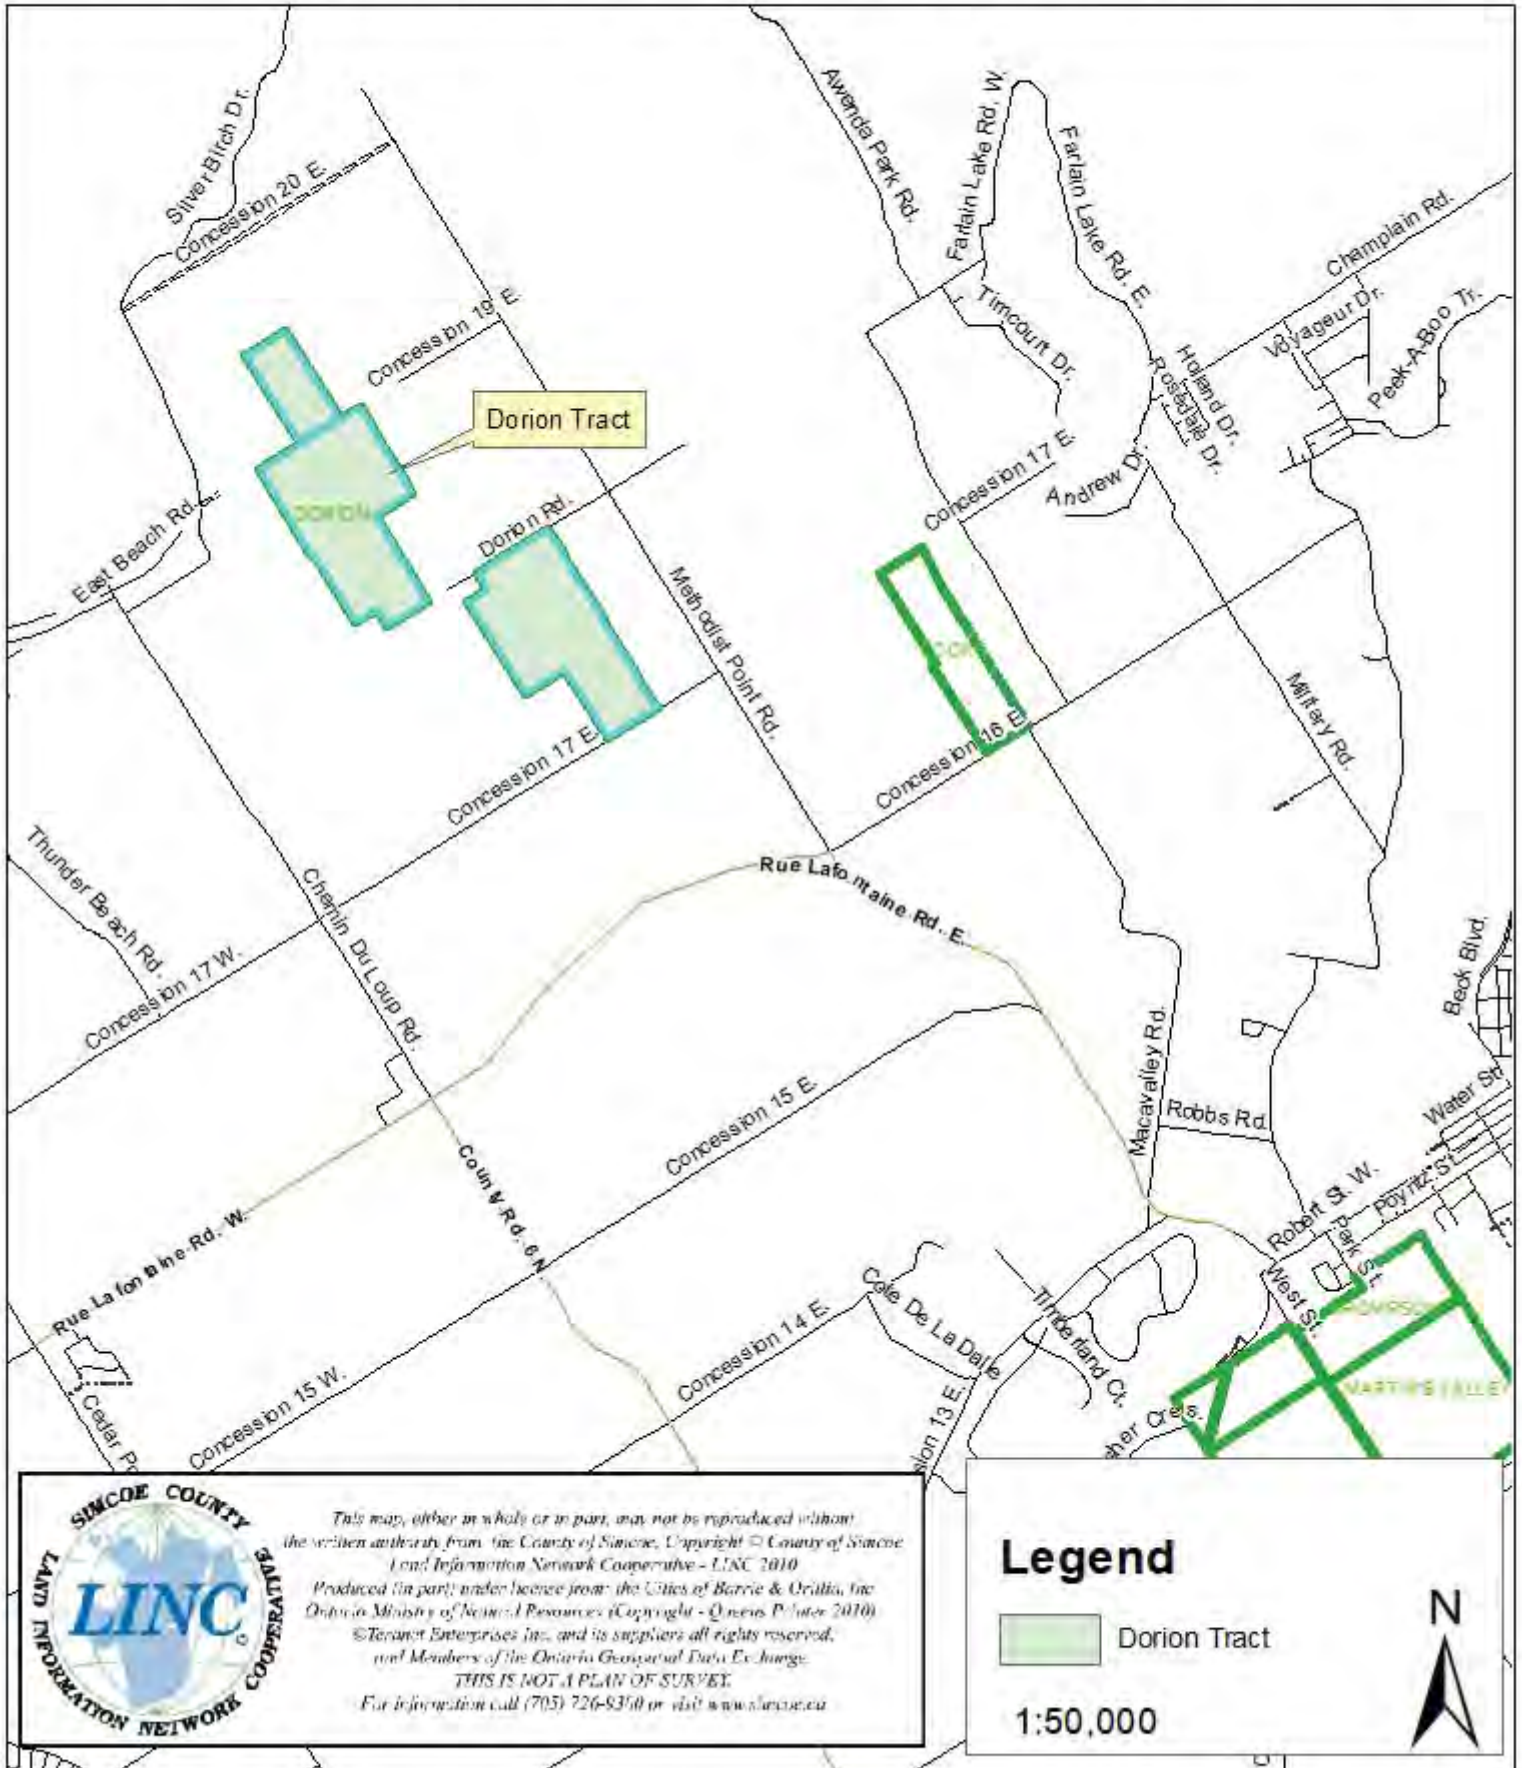

SCF 18-07-026 - Dorion Tract - 230 Dorion Road

This map, either in whole or in part, may not be reproduced without the written authority from the County of Simcoe, Copyright © County of Simcoe Land Information Network Cooperative - LINC 2010
Produced (in part) under license from: the Cities of Barrie & Orillia, the Ontario Ministry of Natural Resources (Copyright - Queen's Printer 2010)
© Teranet Enterprises Inc. and its suppliers all rights reserved, and Members of the Ontario Geospatial Data Exchange.
THIS IS NOT A PLAN OF SURVEY.
For information call (705) 726-8350 or visit www.linc.ca

Legend

Dorion Tract

1:50,000