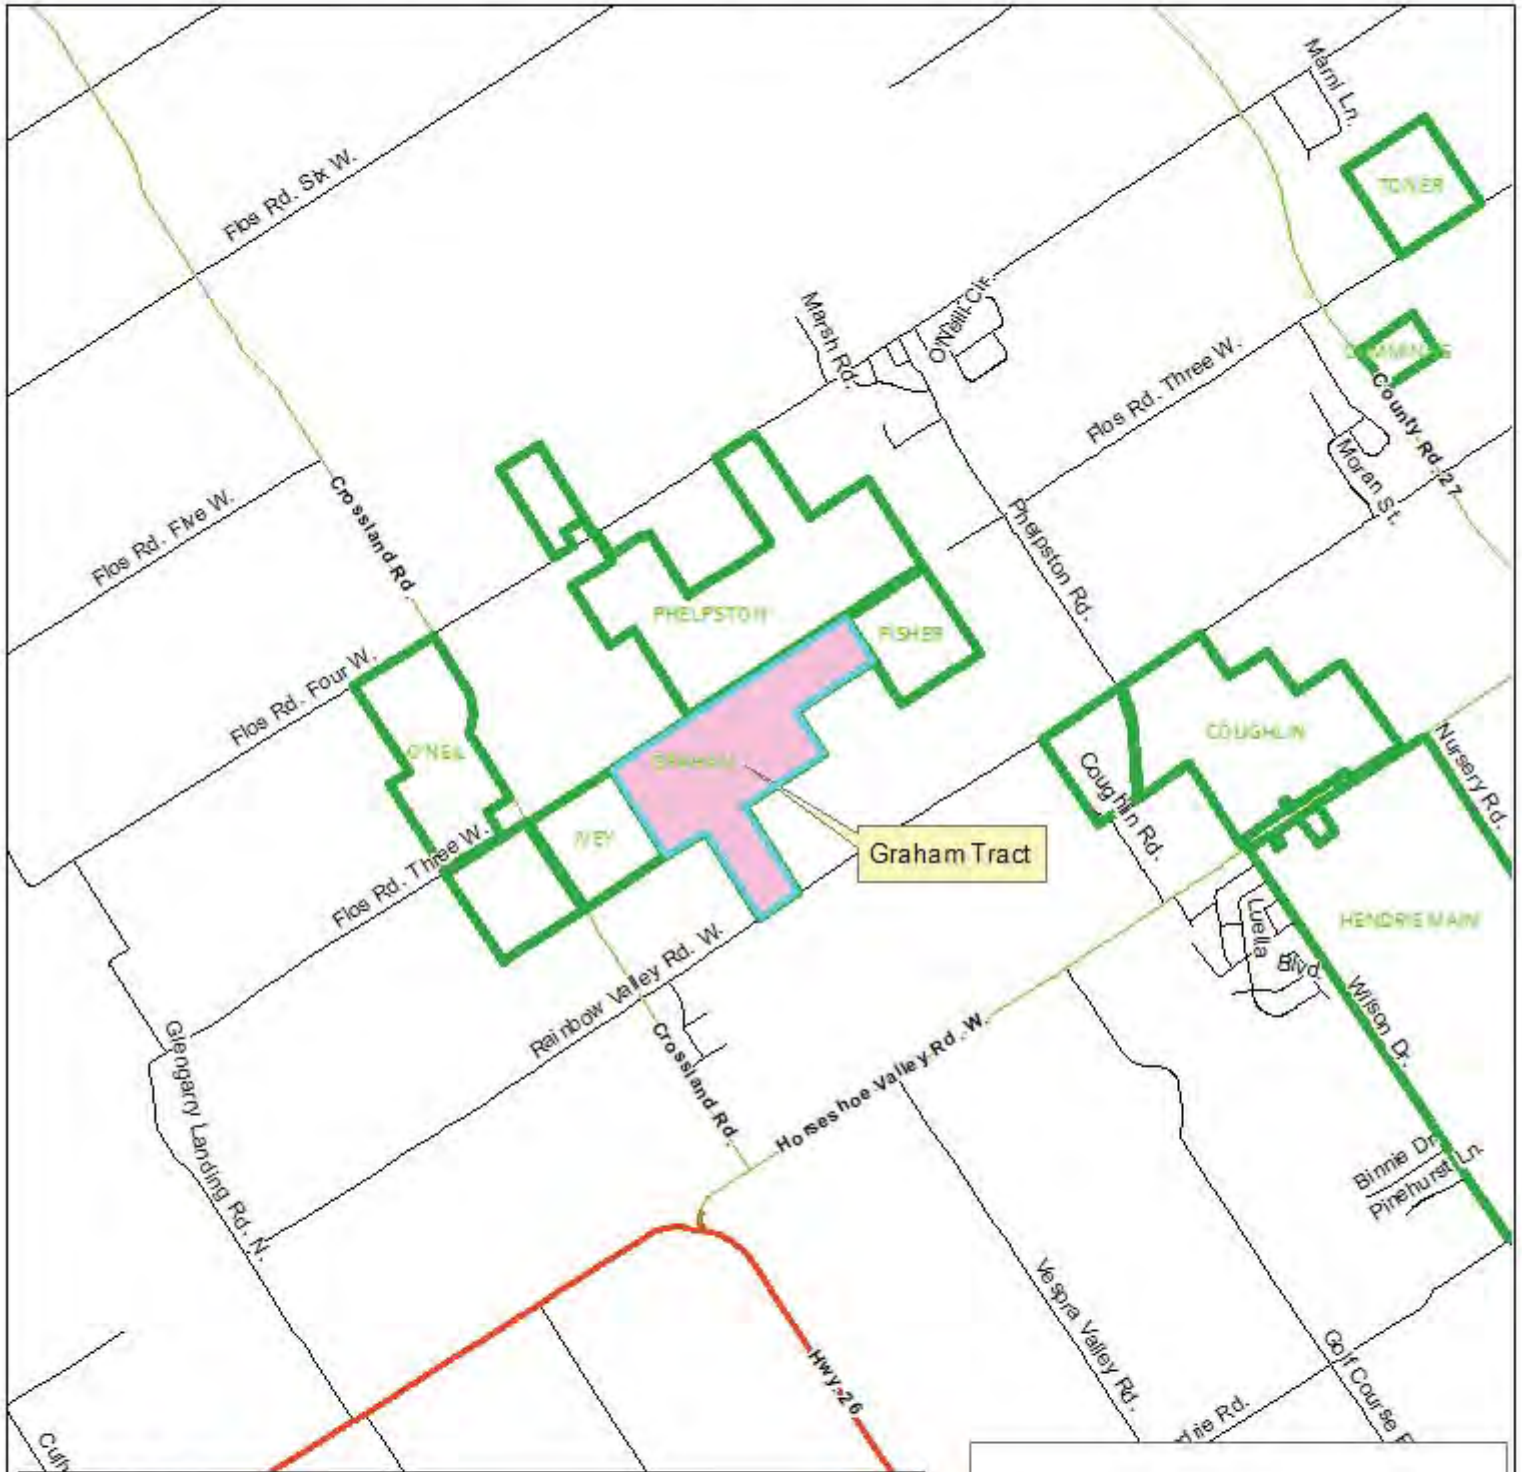

Legend

 Dorion Tract

1:50,000

SCF 18-07-027 Graham Tract - 2042 Rainbow Valley Road

This map, either in whole or in part, may not be reproduced without the written authority from the County of Simcoe. Copyright © County of Simcoe Land Information Network Cooperative - LINC 2010
Produced (in part) under license from: the Cities of Barrie & Orillia, the Ontario Ministry of Natural Resources (Copyright - Queens Printer 2010), Teranet Enterprises Inc. and its suppliers all rights reserved, and Members of the Ontario Geospatial Data Exchange.
THIS IS NOT A PLAN OF SURVEY.
 For information call (705) 726-9360 or visit www.linc.ca