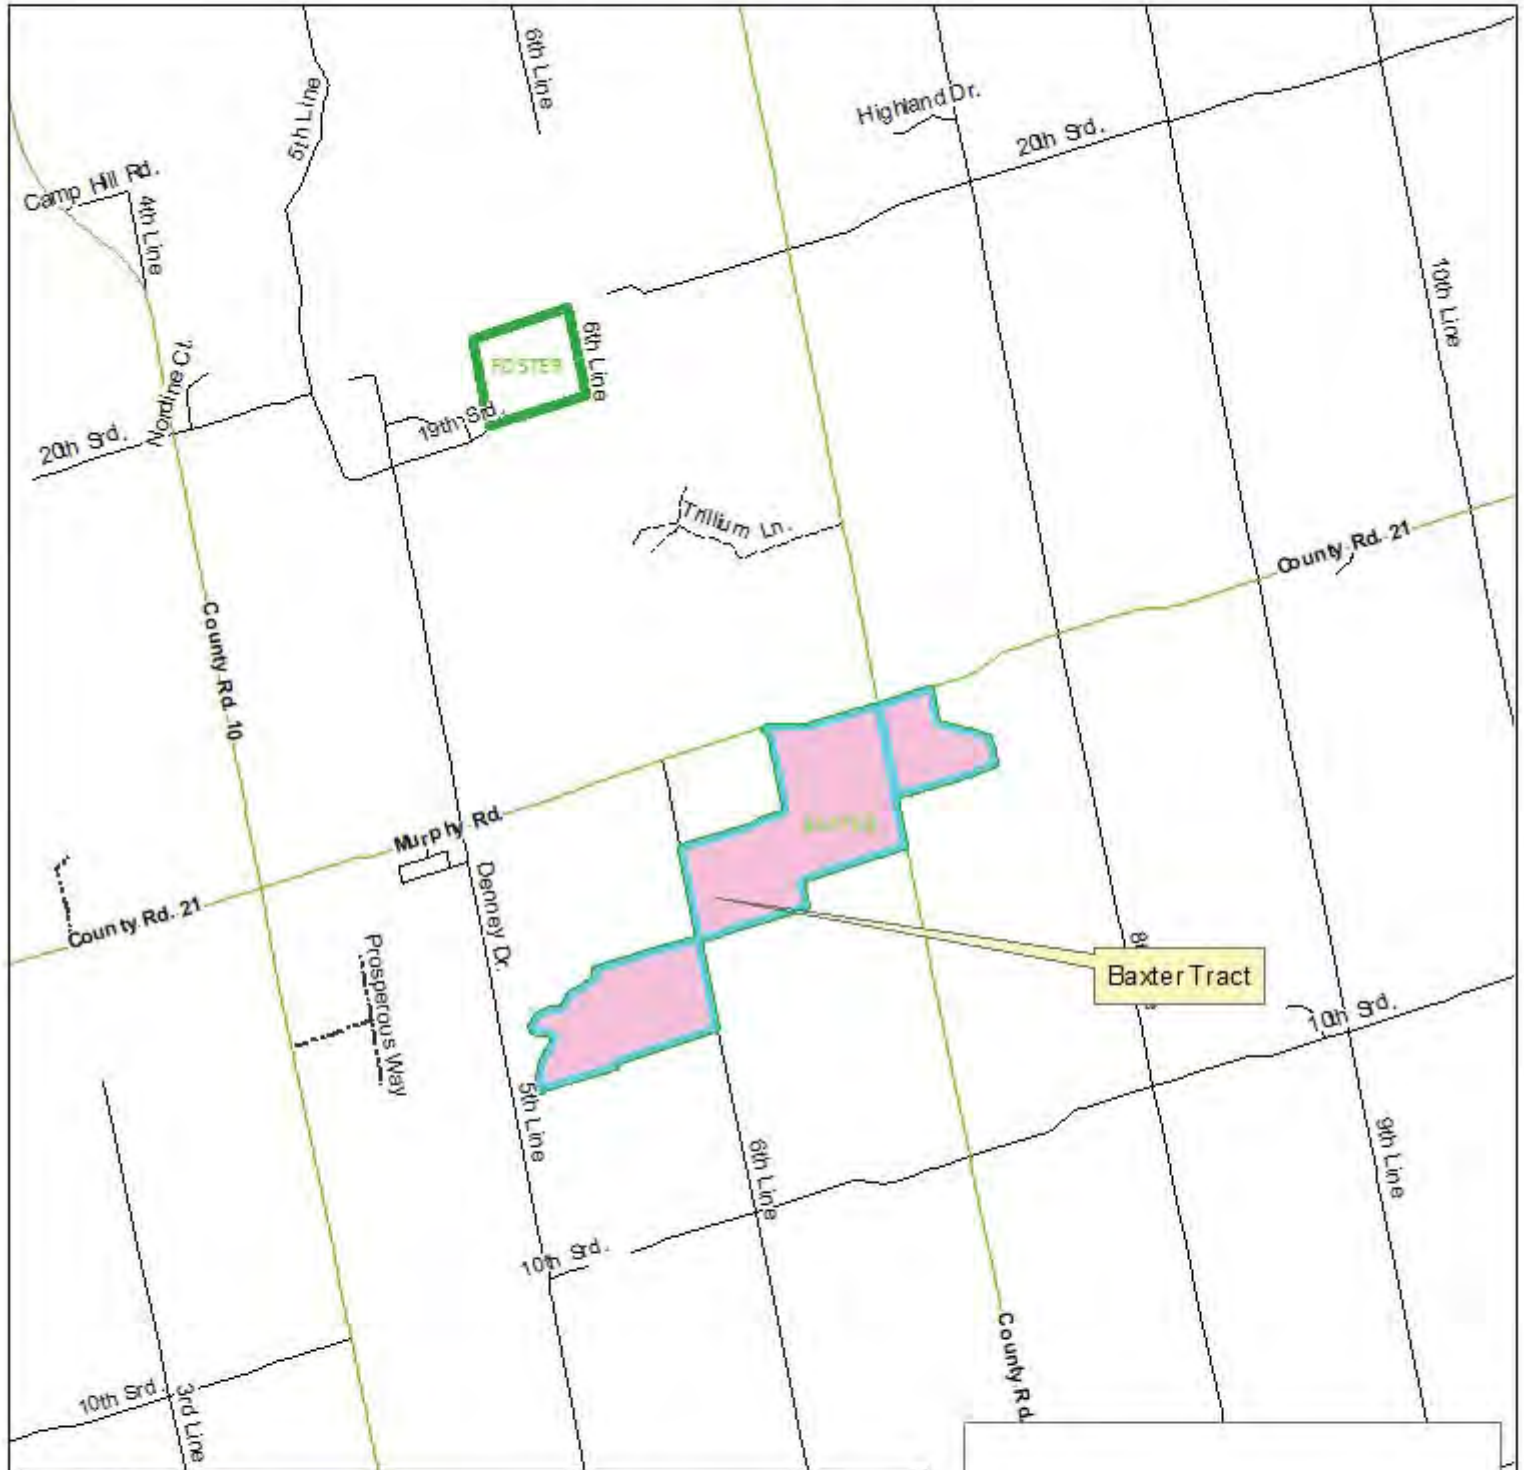

SCF 18-07-019 Baxter Tract - 6723 6TH LINE

SIMCOE COUNTY
LAND INFORMATION NETWORK COOPERATIVE
LINC

This map, either in whole or in part, may not be reproduced without the written authority from the County of Simcoe. Copyright © County of Simcoe Land Information Network Cooperative - LINC 2010
Produced (in part) under license from: the Cities of Barrie & Orillia, the Ontario Ministry of Natural Resources (Copyright - Queens Printer 2010), Teranet Enterprises Inc. and its suppliers all rights reserved, and Members of the Ontario Geospatial Data Exchange.
THIS IS NOT A PLAN OF SURVEY.
For information call (705) 726-9350 or visit www.linc.ca

Legend

Baxter Tract

1:50,000