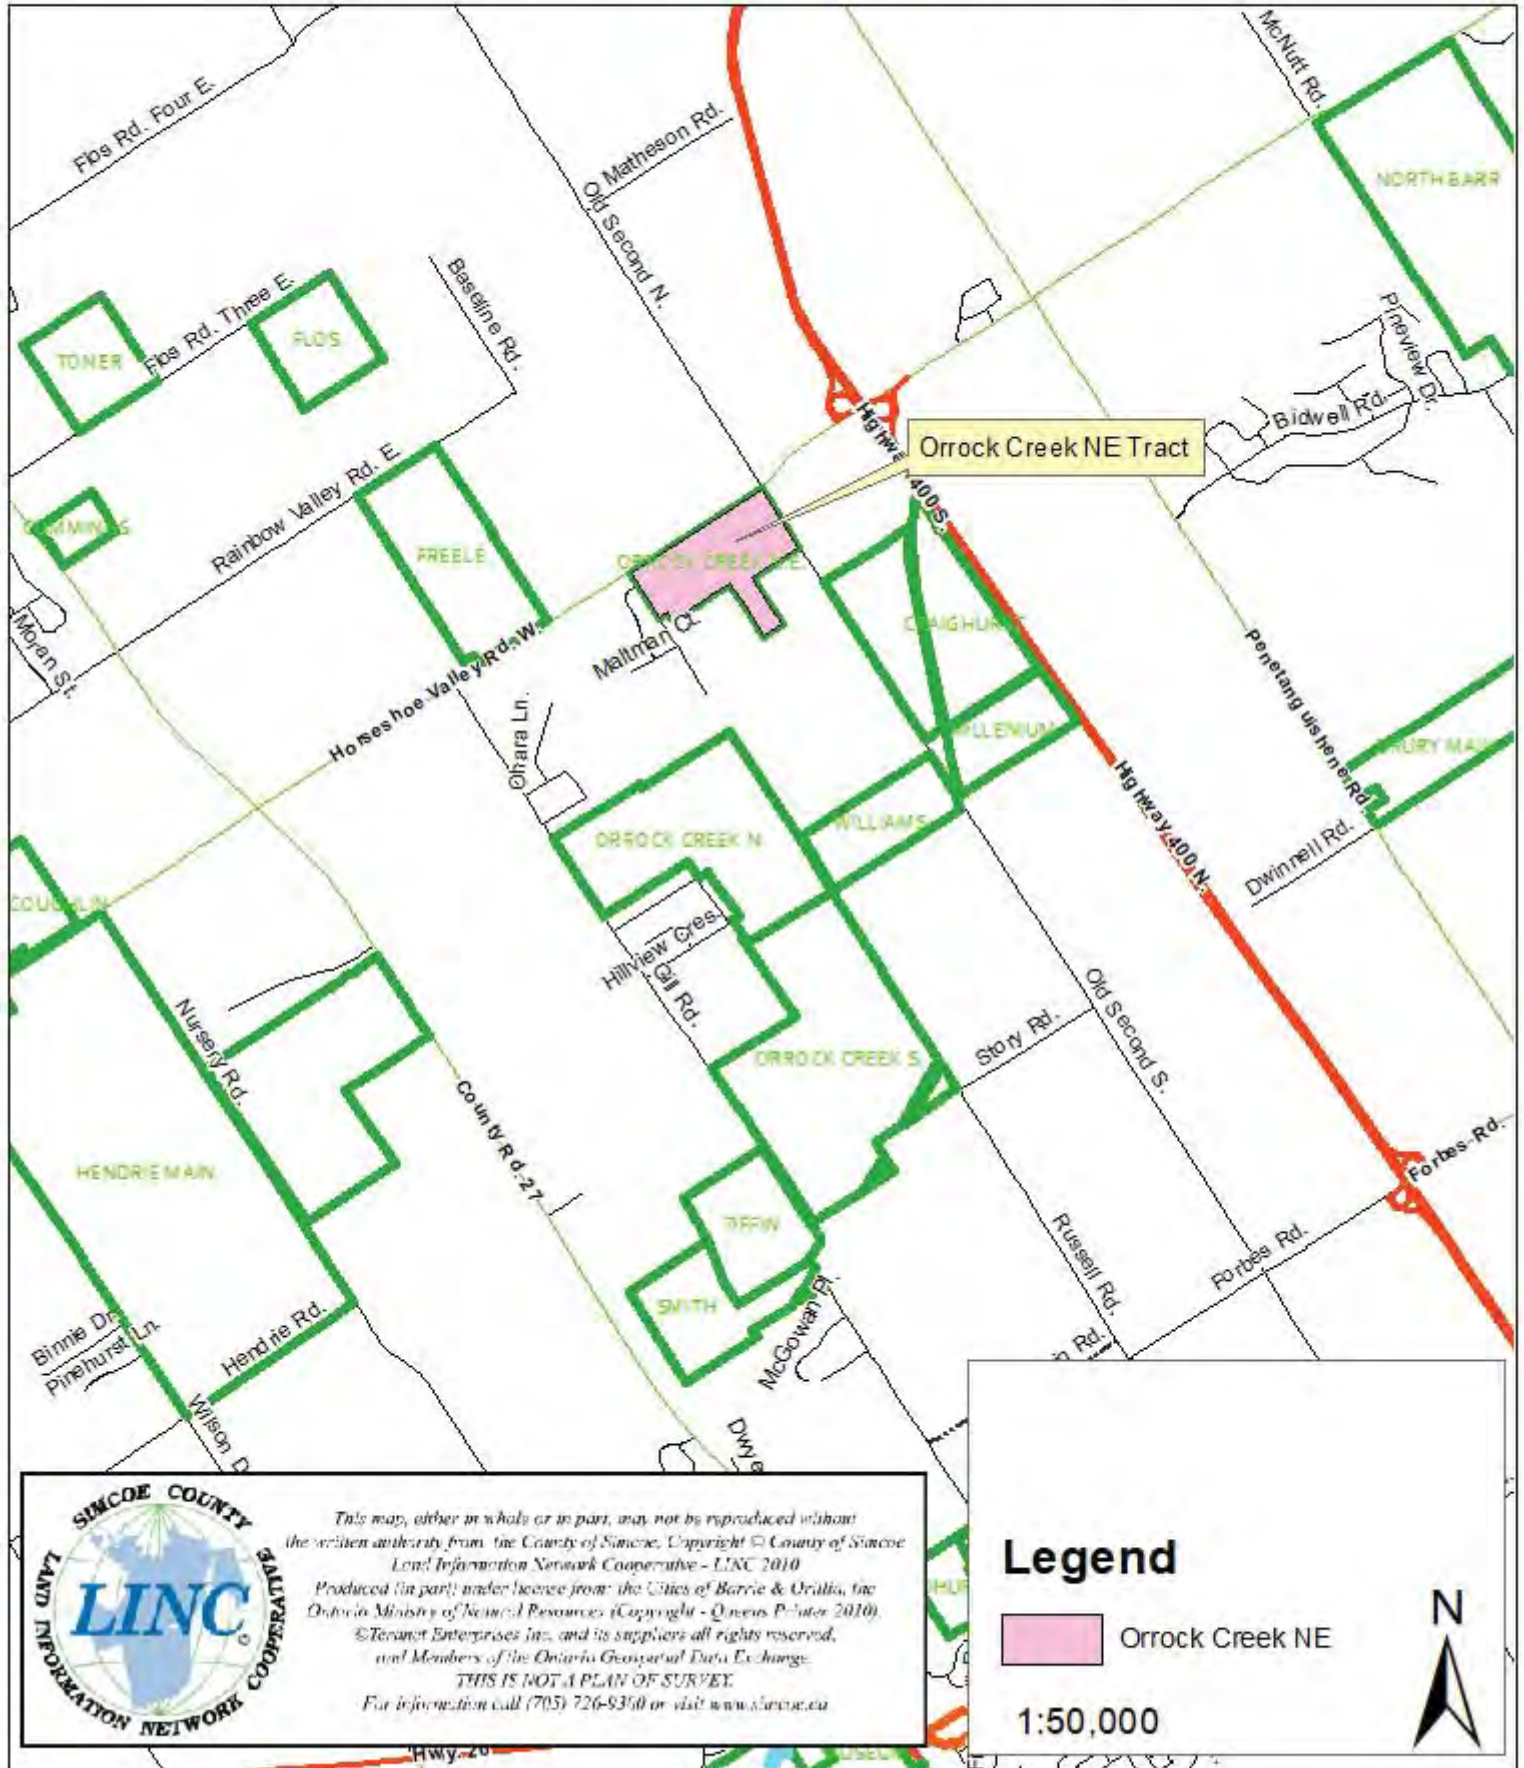

SCF 18-07-028 - Orrock Creek NE - 2703 HORSESHOE VL RD W

This map, either in whole or in part, may not be reproduced without the written authority from the County of Simcoe. Copyright © County of Simcoe Land Information Network Cooperative - LINC 2010
Produced (in part) under license from: the Cities of Barrie & Orillia, the Ontario Ministry of Natural Resources (Copyright - Queen's Printer 2010), Teranet Enterprises Inc. and its suppliers all rights reserved, and Members of the Ontario Geospatial Data Exchange.
THIS IS NOT A PLAN OF SURVEY.
For information call (705) 726-9360 or visit www.linc.ca

Legend

Orrock Creek NE

1:50,000