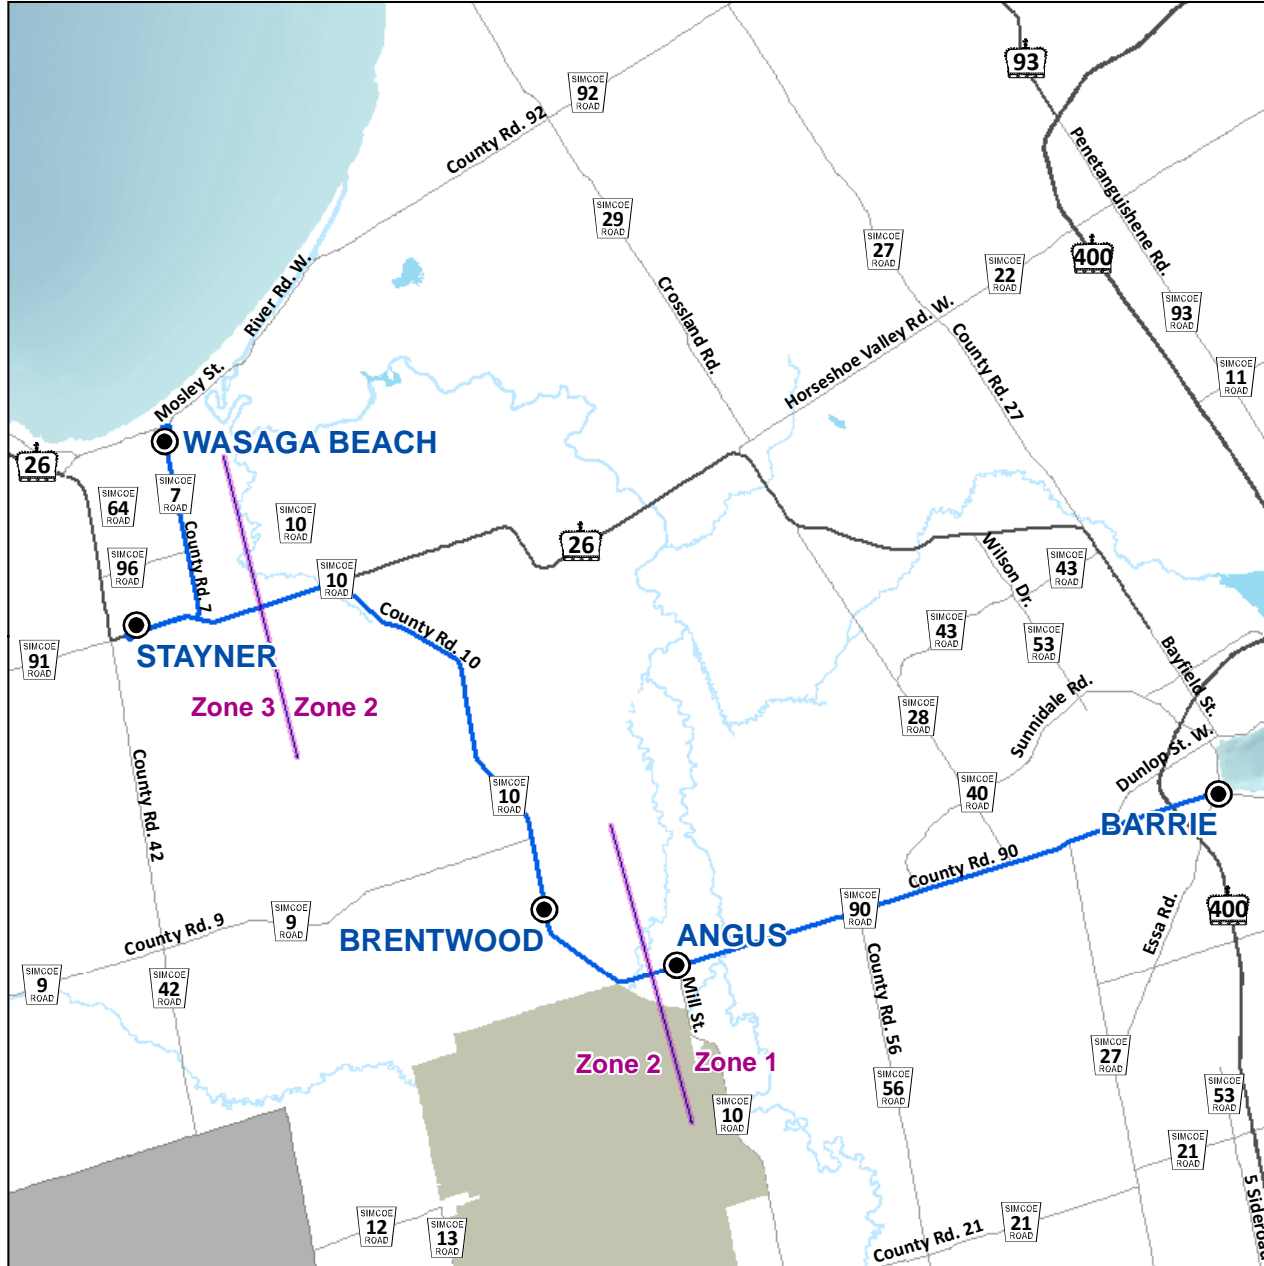

## Connecting Communities

## Route 2 Ride Guide

Wasaga Beach to Barrie

LINX Transit Information

1-800-263-3199

[linx.simcoe.ca](http://linx.simcoe.ca)

JULY 2019

# Route Map

# Fare Structure

**Route 2** is divided into three **Fare Zones** and rates are based on distance travelled. Children 5 years and younger ride for free.

| ZONE   | LOCATION   |
|--------|--|
| Zone 1 | Barrie, Allandale Waterfront Station                   |
| Zone 1 | Angus, Commerce Road                                   |
| Zone 2 | Brentwood, Community Centre                            |
| Zone 3 | Stayner, Clearview Administration Center               |
| Zone 3 | Wasaga Beach, 45 <sup>th</sup> St. S. and Knox Road W. |
| Zone 3 | Wasaga Beach, 25 45 <sup>th</sup> St. S.               |