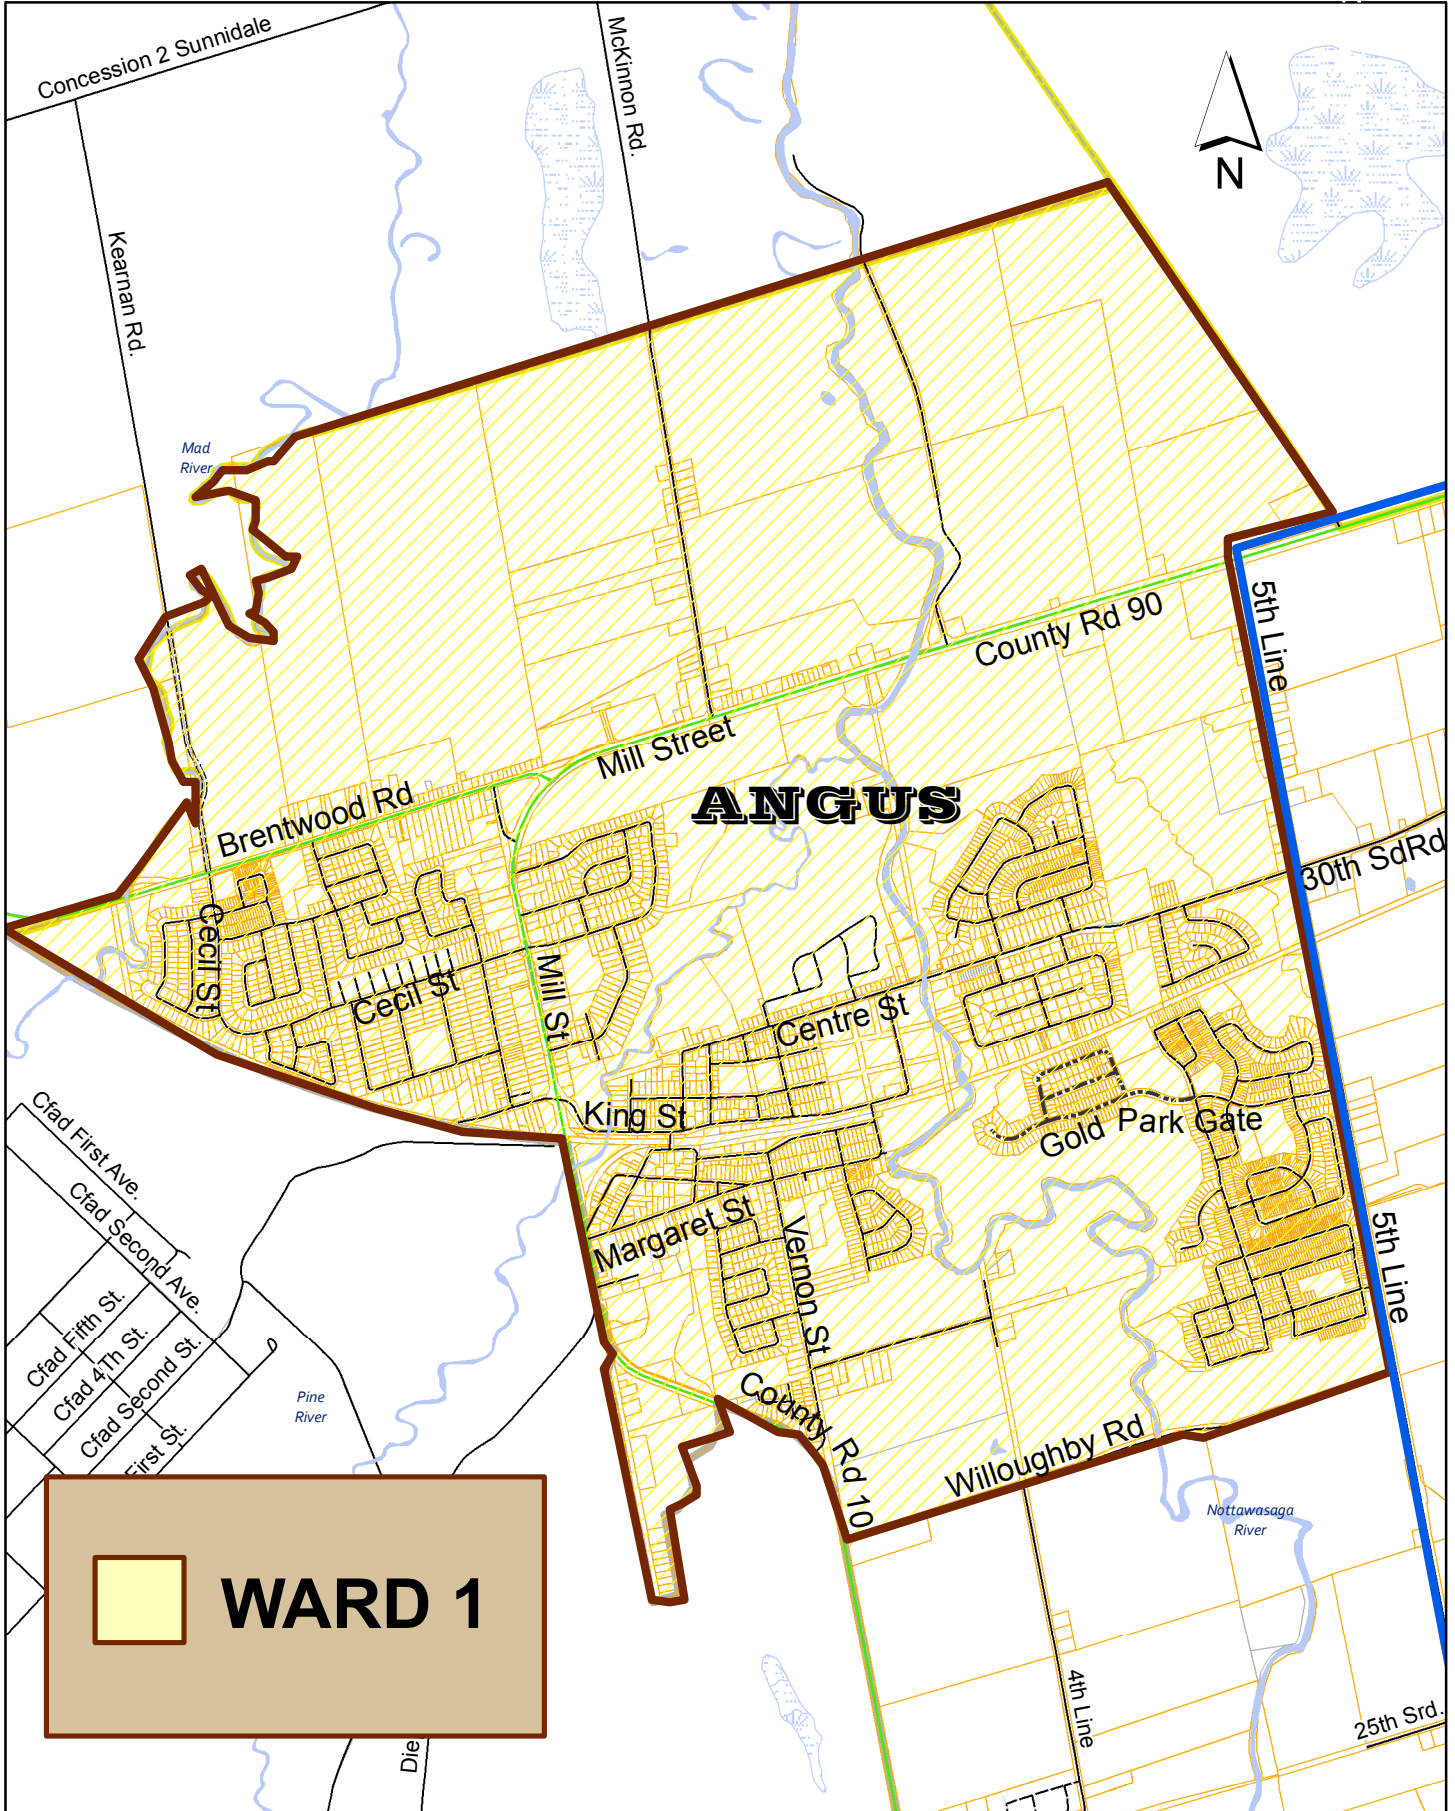

TOWNSHIP OF ESSA WARD 1

WARD 1

0 385 770 1,540 Meters